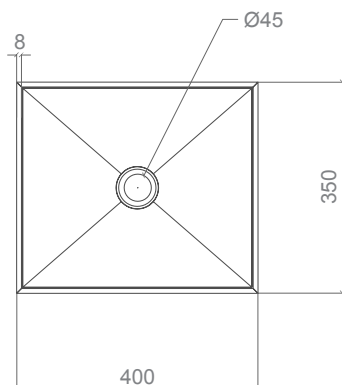

Article: Skyline Evolution Medium

Category: Freestanding

Material: Florence Glass Atelier[®]

Overflow: No

Washbasin weight: kg ±30,00

white / fumè
SKYEVOMPO01T43

black / fumè
SKYEVOMPO30T43

DATI TECNICI
TECHNICAL DATA