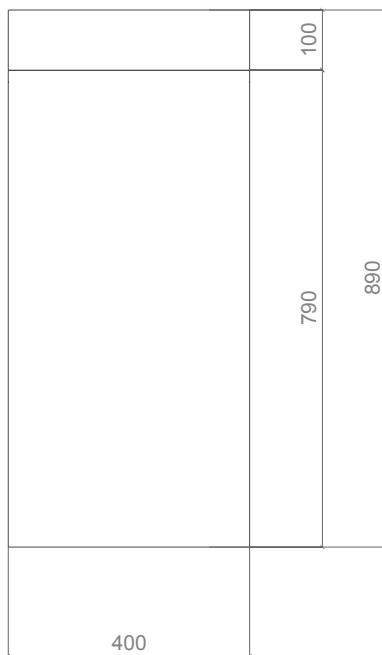

Article: Skyline Evolution Medium

Category: Freestanding

Material: Florence Glass Atelier[®]

Overflow: No

Washbasin weight: kg ±30,00

white / fumè
SKYEVOMPO01T43

black / fumè
SKYEVOMPO30T43

DATI TECNICI
TECHNICAL DATA