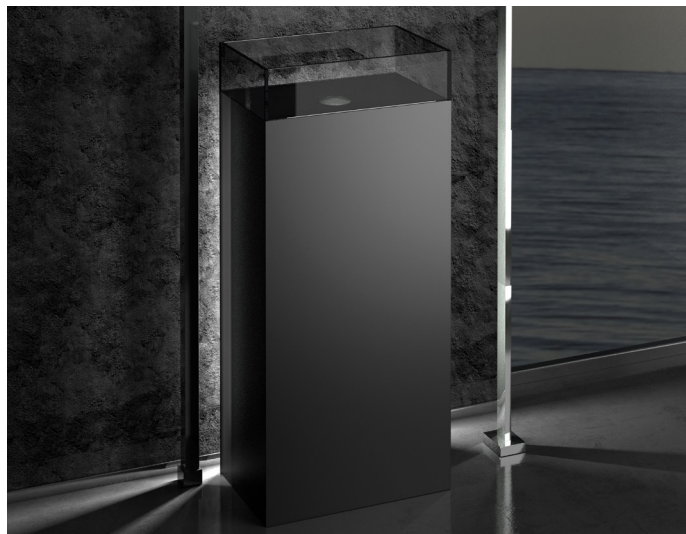

SKYLINE EVOLUTION MEDIUM

Lavabo in Florence Glass Atelier[®], completo di scarico a pavimento e piletta ABS cromo a scarico libero inclusa.

Freestanding washbasin produced in Florence Glass Atelier[®]. Equipped with floor drain connection and chrome ABS free flow waste included.

Articolo: Skyline Evolution Medium

Tipologia: Lavabo a colonna

Materiale: Florence Glass Atelier[®]

Troppo pieno: No

Peso lavabo: kg ±30,00

COLORI
COLOURS

white / clear
SKYEVOMPO01T01

black / clear
SKYEVOMPO30T01

Article: Skyline Evolution Medium

Category: Freestanding

Material: Florence Glass Atelier[®]

Overflow: No

Washbasin weight: kg ±30,00

white / fumè
SKYEVOMPO01T43

black / fumè
SKYEVOMPO30T43

DATI TECNICI
TECHNICAL DATA