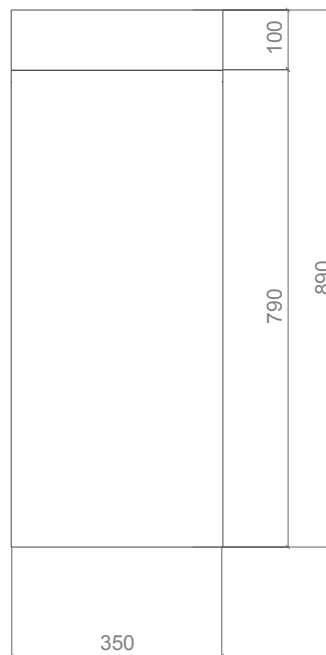

Article: Skyline Evolution Medium

Category: Freestanding

Material: Florence Glass Atelier[®]

Overflow: No

Washbasin weight: kg ±30,00

white / fumè
SKYEVOMPO01T43

black / fumè
SKYEVOMPO30T43

DATI TECNICI
TECHNICAL DATA