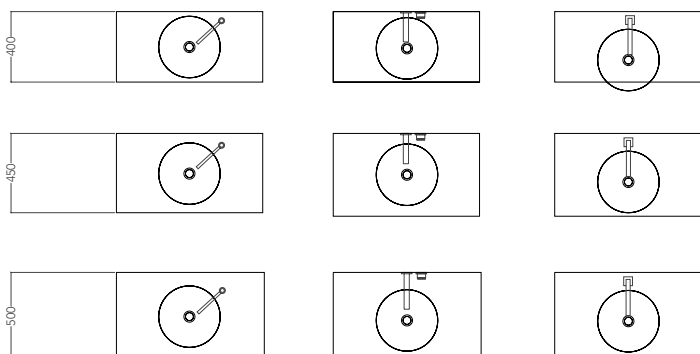

POSIZIONE RUBINETTERIA E LAVABO TAP AND SINK POSITIONING