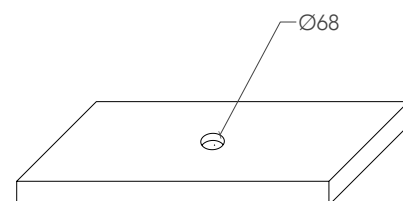

FORO SUL PIANO DI APPOGGIO HOLE ON THE TOP