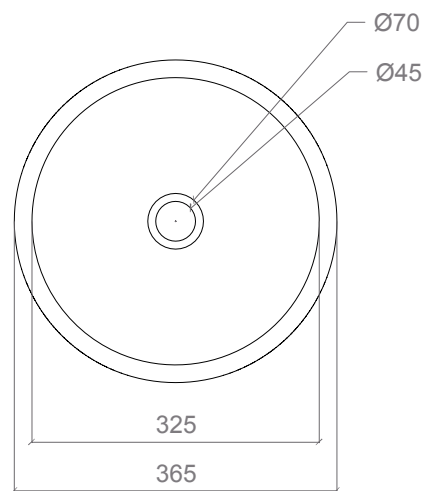

ROYALBASPO30DI

white gloss / bronze

ROYALBASWBZ

white gloss / gold

ROYALBASWGDH

DATI TECNICI TECHNICAL DATA

Prodotto artigianale, misure soggette a piccole variazioni.
Handcrafted product, dimensions subject to small variations.