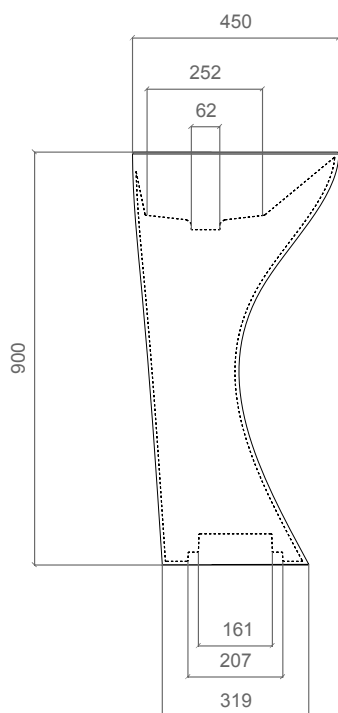

DATI TECNICI TECHNICAL DATA