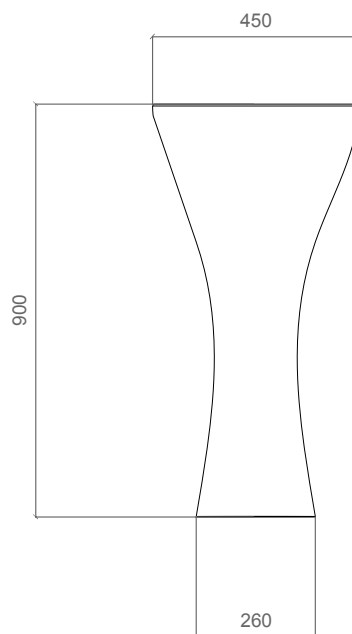

DATI TECNICI TECHNICAL DATA