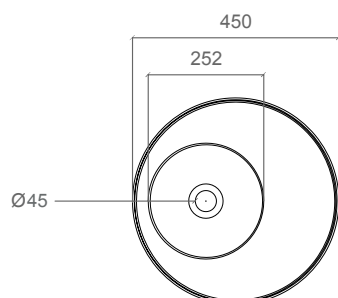

DATI TECNICI TECHNICAL DATA