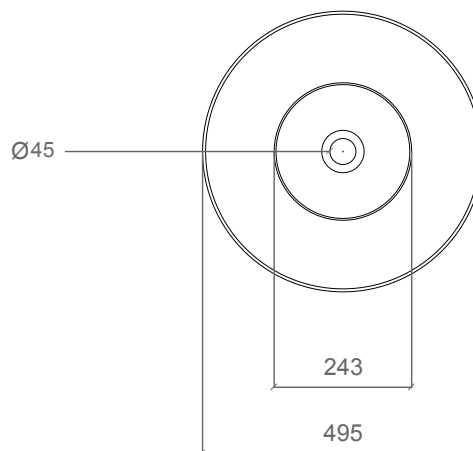

DATI TECNICI TECHNICAL DATA