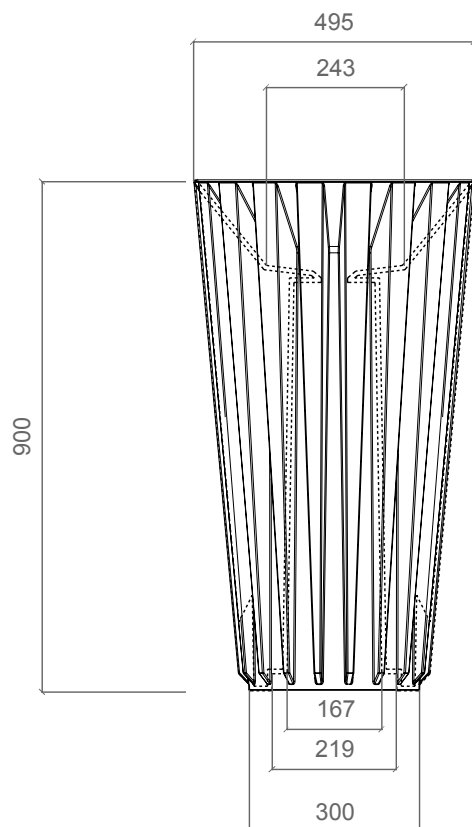

DATI TECNICI TECHNICAL DATA