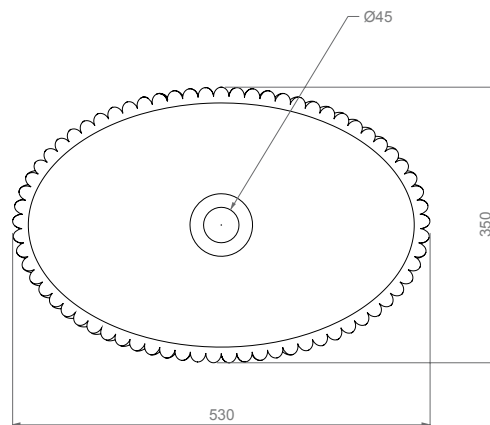

DATI TECNICI TECHNICAL DATA