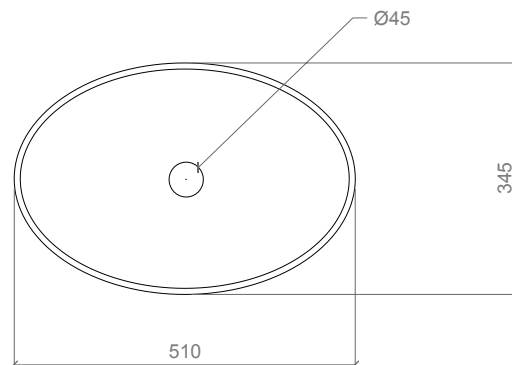

Peso lavabo: kg ±6,40

Washbasin weight: kg ±6,40

COLORI COLOURS

clear / chrome
ICEOVT01F4

clear / gold
ICEOVT01F3

DATI TECNICI TECHNICAL DATA

Prodotto artigianale, misure soggette a piccole variazioni.
Handcrafted product, dimensions subject to small variations.