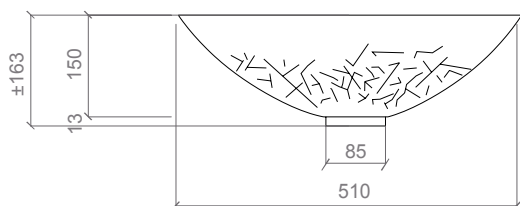

Peso lavabo: kg ±6,40

Washbasin weight: kg ±6,40

COLORI COLOURS

clear / chrome
ICEOVT01F4

clear / gold
ICEOVT01F3

DATI TECNICI TECHNICAL DATA

Prodotto artigianale, misure soggette a piccole variazioni.
Handcrafted product, dimensions subject to small variations.