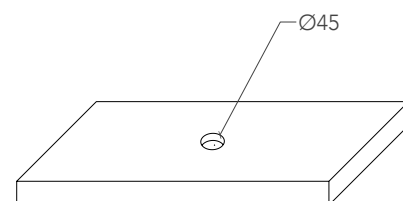

FORO SUL PIANO DI APPOGGIO HOLE ON THE TOP