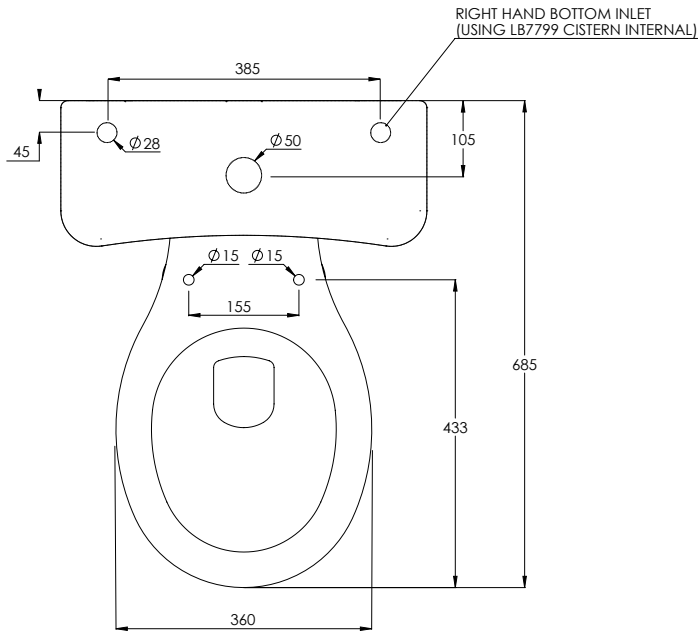

LEFROY BROOKS

IBROC HOUSE ESSEX ROAD
HODDESDON HERTS EN11 0QS UK
T: +44 (0)1992 708 316 F: +44 (0)1992 708 317

LB7707 & LB7708

LA CHAPELLE CLOSE COUPLED WC PAN AND CISTERN
TANK

DIMENSIONAL DATA SHEET

DATE: 22/01/24

REVISION: B

COPYRIGHT © LBIP LTD. ALL RIGHTS RESERVED

ALL SHOWN DIMENSIONS ARE IN MILLIMETERS AND ARE SUBJECT TO STANDARD CERAMIC TOLERANCES.

WE RECOMMEND THAT ANY INSTALLATION WORK BE CARRIED OUT UPON RECEIPT OF ITEM.