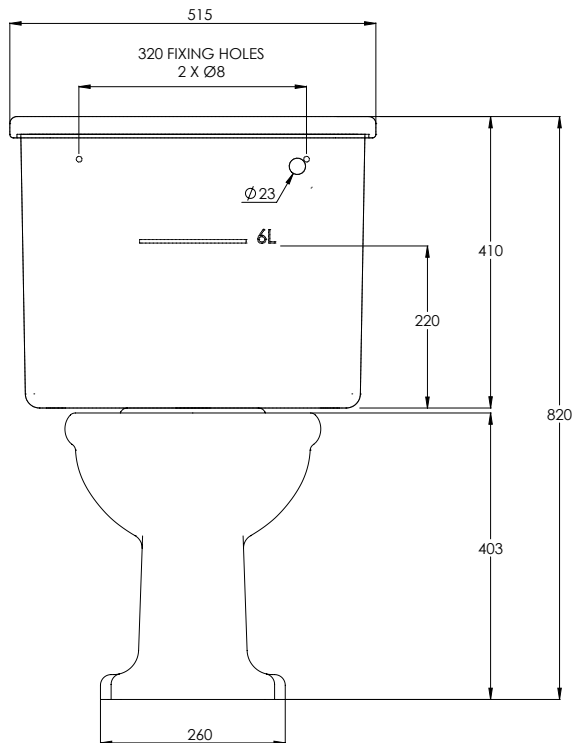

LEFROY BROOKS

IBROC HOUSE ESSEX ROAD
HODDESDON HERTS EN11 0QS UK
T: +44 (0)1992 708 316 F: +44 (0)1992 708 317

LB7707 & LB7708

LA CHAPELLE CLOSE COUPLED WC PAN AND CISTERN
TANK

DIMENSIONAL DATA SHEET

DATE: 22/01/24

REVISION: B

COPYRIGHT © LBIP LTD. ALL RIGHTS RESERVED

ALL SHOWN DIMENSIONS ARE IN MILLIMETERS AND ARE SUBJECT TO STANDARD CERAMIC TOLERANCES.

WE RECOMMEND THAT ANY INSTALLATION WORK BE CARRIED OUT UPON RECEIPT OF ITEM.