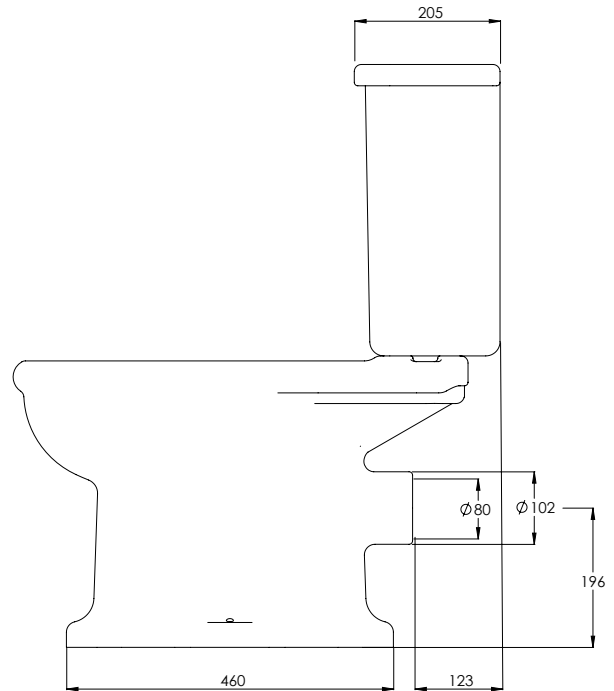

LEFROY BROOKS

IBROC HOUSE ESSEX ROAD
HODDESDON HERTS EN11 0QS UK
T: +44 (0)1992 708 316 F: +44 (0)1992 708 317

LB7707 & LB7708

LA CHAPELLE CLOSE COUPLED WC PAN AND CISTERN
TANK

DIMENSIONAL DATA SHEET

DATE: 22/01/24

REVISION: B

COPYRIGHT © LBIP LTD. ALL RIGHTS RESERVED

ALL SHOWN DIMENSIONS ARE IN MILLIMETERS AND ARE SUBJECT TO STANDARD CERAMIC TOLERANCES.

WE RECOMMEND THAT ANY INSTALLATION WORK BE CARRIED OUT UPON RECEIPT OF ITEM.