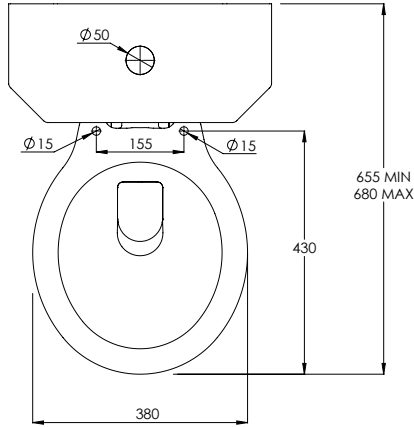

LEFROY BROOKS

IBROC HOUSE ESSEX ROAD
HODDESDON HERTS EN11 0QS UK
T: +44 (0)1992 708 316 F: +44 (0)1992 708 317

LB7209, LB7211 & LB7787

CLASSIC HIGH LEVEL WC PAN WITH CISTERN TANK &
PLATED FLUSH PIPE

DIMENSIONAL DATA SHEET

DATE: 17/09/20

REVISION: B

COPYRIGHT © LBIP LTD. ALL RIGHTS RESERVED

ALL SHOWN DIMENSIONS ARE IN MILLIMETERS AND ARE SUBJECT TO STANDARD CERAMIC TOLERANCES.

WE RECOMMEND THAT ANY INSTALLATION WORK BE CARRIED OUT UPON RECEIPT OF ITEM.