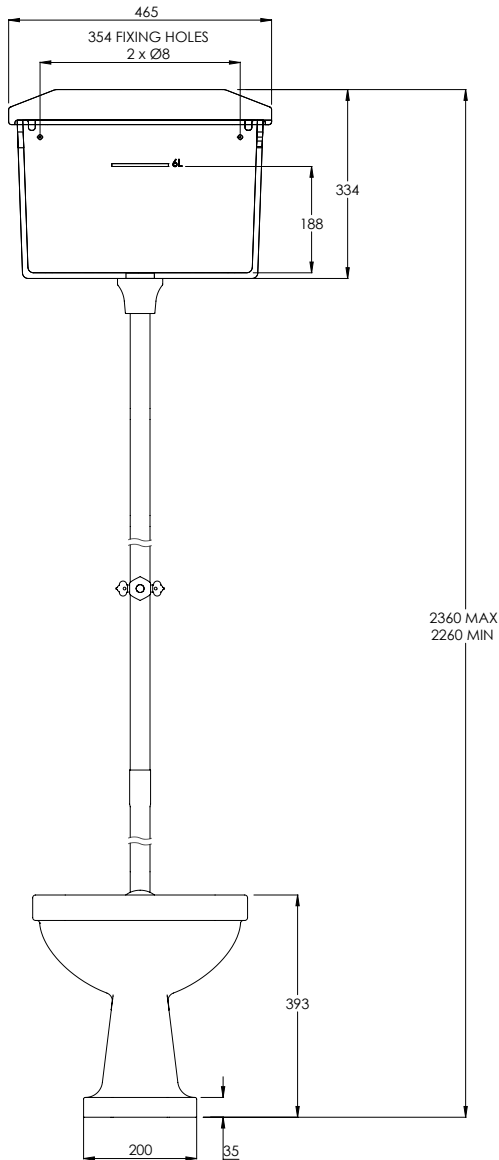

LEFROY BROOKS

IBROC HOUSE ESSEX ROAD
HODDESDON HERTS EN11 0QS UK
T: +44 (0)1992 708 316 F: +44 (0)1992 708 317

LB7209, LB7211 & LB7787

CLASSIC HIGH LEVEL WC PAN WITH CISTERN TANK &
PLATED FLUSH PIPE

DIMENSIONAL DATA SHEET

DATE: 17/09/20

REVISION: B

COPYRIGHT © LBIP LTD. ALL RIGHTS RESERVED

ALL SHOWN DIMENSIONS ARE IN MILLIMETERS AND ARE SUBJECT TO STANDARD CERAMIC TOLERANCES.

WE RECOMMEND THAT ANY INSTALLATION WORK BE CARRIED OUT UPON RECEIPT OF ITEM.