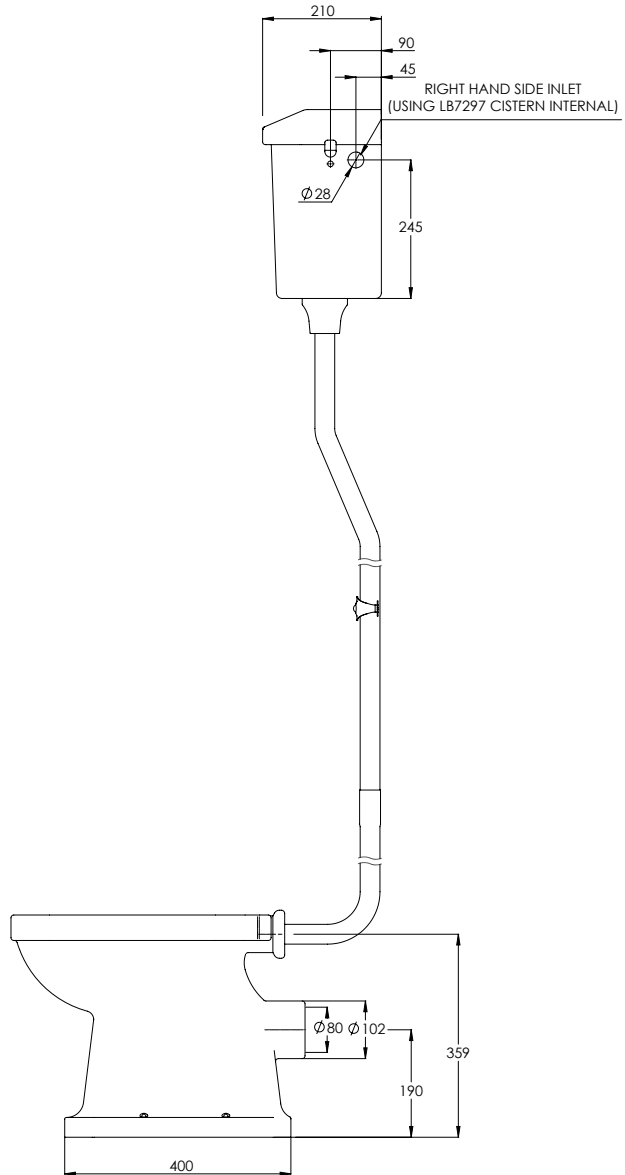

LEFROY BROOKS

IBROC HOUSE ESSEX ROAD
HODDESDON HERTS EN11 0QS UK
T: +44 (0)1992 708 316 F: +44 (0)1992 708 317

LB7209, LB7211 & LB7787

CLASSIC HIGH LEVEL WC PAN WITH CISTERN TANK &
PLATED FLUSH PIPE

DIMENSIONAL DATA SHEET

DATE: 17/09/20

REVISION: B

COPYRIGHT © LBIP LTD. ALL RIGHTS RESERVED

ALL SHOWN DIMENSIONS ARE IN MILLIMETERS AND ARE SUBJECT TO STANDARD CERAMIC TOLERANCES.

WE RECOMMEND THAT ANY INSTALLATION WORK BE CARRIED OUT UPON RECEIPT OF ITEM.