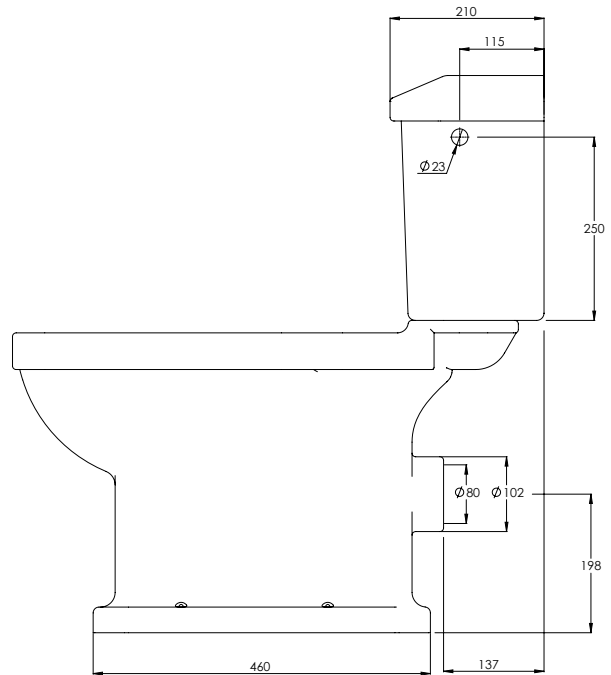

LEFROY BROOKS

IBROC HOUSE ESSEX ROAD
HODDESDON HERTS EN11 0QS UK
T: +44 (0)1992 708 316 F: +44 (0)1992 708 317

LB7207 & LB7208

CLASSIC CLOSE COUPLE WC PAN AND CISTERN TANK

DIMENSIONAL DATA SHEET

DATE: 20/10/20

REVISION: B

COPYRIGHT © LBIP LTD. ALL RIGHTS RESERVED

ALL SHOWN DIMENSIONS ARE IN MILLIMETERS AND ARE SUBJECT TO STANDARD CERAMIC TOLERANCES.

WE RECOMMEND THAT ANY INSTALLATION WORK BE CARRIED OUT UPON RECEIPT OF ITEM.