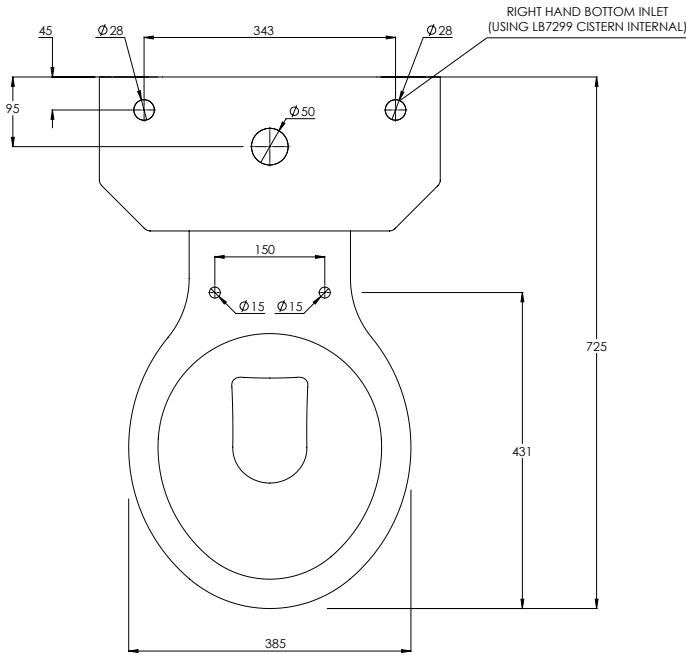

LEFROY BROOKS

IBROC HOUSE ESSEX ROAD
HODDESDON HERTS EN11 0QS UK
T: +44 (0)1992 708 316 F: +44 (0)1992 708 317

LB7207 & LB7208

CLASSIC CLOSE COUPLE WC PAN AND CISTERN TANK

DIMENSIONAL DATA SHEET

DATE: 20/10/20

REVISION: B

COPYRIGHT © LBIP LTD. ALL RIGHTS RESERVED

ALL SHOWN DIMENSIONS ARE IN MILLIMETERS AND ARE SUBJECT TO STANDARD CERAMIC TOLERANCES.

WE RECOMMEND THAT ANY INSTALLATION WORK BE CARRIED OUT UPON RECEIPT OF ITEM.