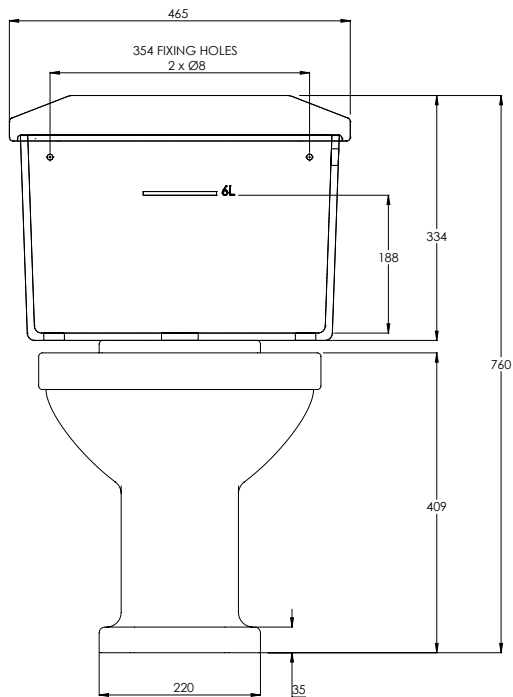

LEFROY BROOKS

IBROC HOUSE ESSEX ROAD
HODDESDON HERTS EN11 0QS UK
T: +44 (0)1992 708 316 F: +44 (0)1992 708 317

LB7207 & LB7208

CLASSIC CLOSE COUPLE WC PAN AND CISTERN TANK

DIMENSIONAL DATA SHEET

DATE: 20/10/20

REVISION: B

COPYRIGHT © LBIP LTD. ALL RIGHTS RESERVED

ALL SHOWN DIMENSIONS ARE IN MILLIMETERS AND ARE SUBJECT TO STANDARD CERAMIC TOLERANCES.

WE RECOMMEND THAT ANY INSTALLATION WORK BE CARRIED OUT UPON RECEIPT OF ITEM.