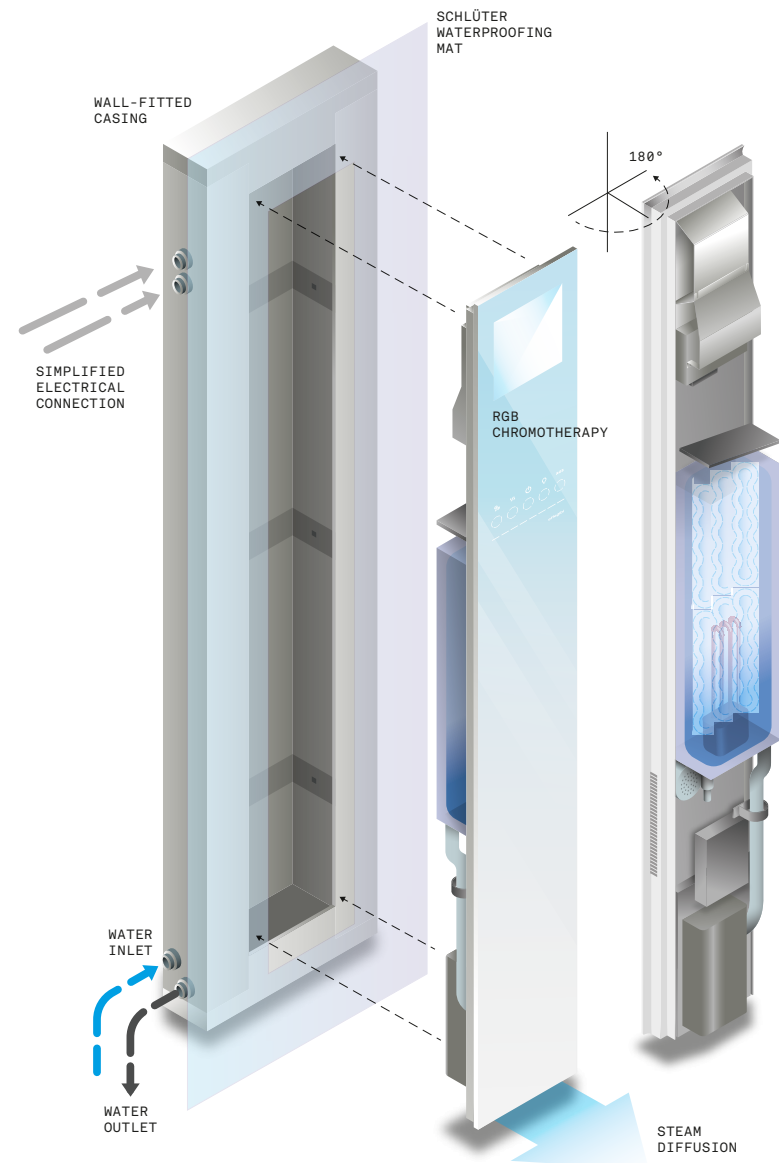

ECC - Effe Comfort Control

Sistema che consente di gestire a distanza il bagno turco dal proprio dispositivo, tramite l'App Effe ECC. Disponibile su iOS e Android.

ESS - Effe Sound System

Dispositivo Bluetooth per l'ascolto di musica all'interno della sauna o dell'hammam.

Materials

Screen-printed tempered glass panel.
Painted aluminium RAL 9003.

Features

Built in steam generator.
Automatic boiler cleaning system.
Water flow rate control system.
Automatic water drainage system.
Automatic energy saver function.
Touch-screen control panel with backlit icons and temperature gauge.
Power Steam Function: steam diffusion and forced ventilation heating system.
Caldo Doccia Function: unit pre-heating function with forced ventilation heating system.
Containers for essential oils.
Lighting system with Led RGB chromotherapy 5 fixed colours, 4 dynamic cycles and white light.

ECC - Effe Comfort Control

System that remotely controls the steam bath from your device, using the Effe ECC app. Available on iOS and Android.

ESS - Effe Sound System

Device with Bluetooth connection for listening to music inside the sauna or hammam.

Dimensioni

Dimensions
23 x 3,7 x h 165 cm

Controcassa

Counterbox
40 x 10 x h 173 cm

MODEL	POWER (KW)	VOLUME (M³)
45	4,5	3,5 - 4,5
60	6,0	4,5 - 6,2
90	9,0	6,2 - 9,2