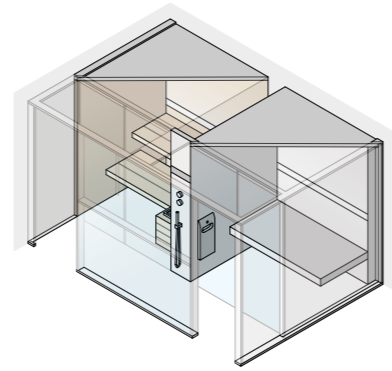

LOGICA SPA FILO

Dimensioni e potenza assorbita Dimensions and absorbed power

Logica Spa

373 x 250 x h 226 cm

10,5 kW max

230 Vac 1 N 50-60 Hz

400 Vac 3 N 50-60 Hz

Su misura

Custom size

Premi Awards

Logica Spa

/ sauna + hammam + shower /