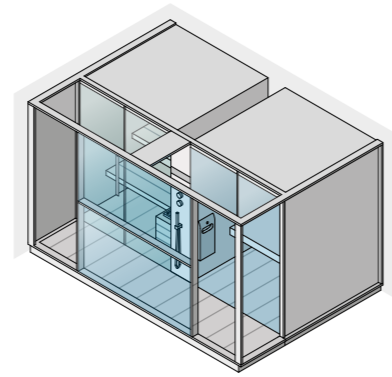

Ceiling mounted anti-scale shower head.

Hand-held shower head.

ECC - Effe Comfort Control

System that remotely controls the sauna and the steam bath from your device, using the Effe ECC app. Available on iOS and Android.