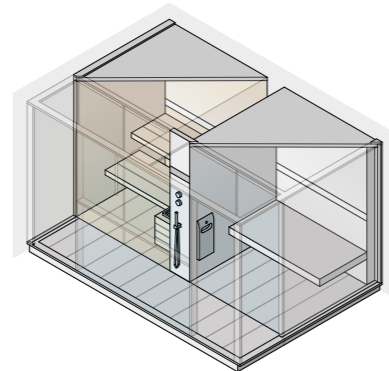

Materiali

Sauna - interno ed arredi:

- Hemlock canadese;
- Porte in vetro temperato 8 mm.

Sauna - pedana:

- Grès laminato 3,5 mm accoppiato su vetro temperato 15 mm.

Hammam - interno ed arredi:

- Grès laminato 3,5 mm;
- Porte in vetro temperato 8 mm.

Hammam - pedana:

- Grès laminato 3,5 mm accoppiato su vetro temperato 15 mm.

Doccia - pedana:

- Grès laminato 3,5 mm accoppiato su vetro temperato 15 mm.

Finiture esterne

Alluminio verniciato.

Pareti esterne a vista in grès laminato 3,5 mm.

Componenti Sauna

Panche in legno.

Stufa con pietre.

Pannello di controllo touch.

Funzione Energy Saver automatica.

Mastellino integrato nella panca inferiore.

Mestolo in legno e clessidra.

Impianto elettrico canalizzato.

Illuminazione con cromoterapia a Led RGB,

- 5 colori fissi, 4 cicli dinamici e luce bianca.

Componenti Hammam

Aquasteam 45.

Panche in grès laminato.

Illuminazione con cromoterapia a Led RGB,

- 5 colori fissi, 4 cicli dinamici e luce bianca.

Componenti Doccia

Miscelatore con cartuccia progressiva e deviatore.

Soffione doccia a soffitto con anticalcare.

Doccia a mano.

ECC - Effe Comfort Control

Sistema che consente di gestire a distanza sauna e hammam dal proprio dispositivo, tramite l'App Effe ECC. Disponibile su iOS e Android.

Materials

Sauna - inside and fittings:

- Canadian Hemlock;
- Doors in 8 mm tempered glass.

Sauna - platform:

- 3.5 mm laminated grès porcelain fitted to 15 mm toughened glass.

Hammam - inside and fittings:

- 3.5 mm laminated grès porcelain;
- Doors in 8 mm tempered glass.

Hammam - platform:

- 3.5 mm laminated grès porcelain fitted to 15 mm toughened glass.

Shower - platform:

- 3.5 mm laminated grès porcelain fitted to 15 mm toughened glass.

Outside wall finish

Painted aluminium.

Outside wall finish laminated grès porcelain

- 3.5 mm.

Sauna includes