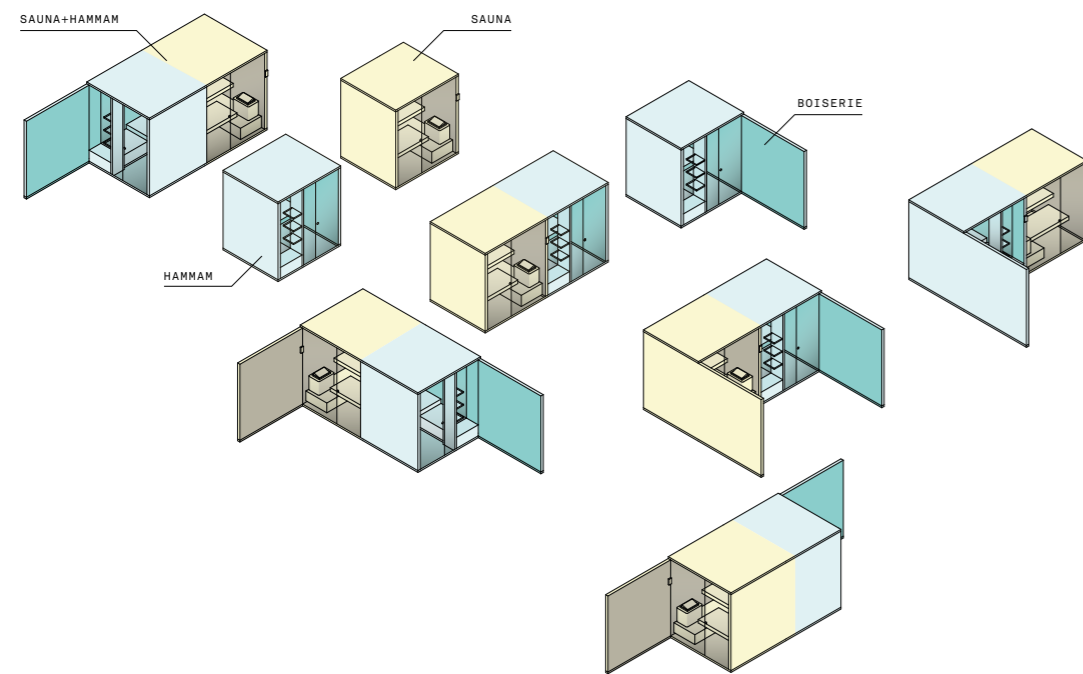

BodyLove SH Front
Sauna: heat-treated solid wood.
Hammam: Corian® and Champagne grès porcelain.