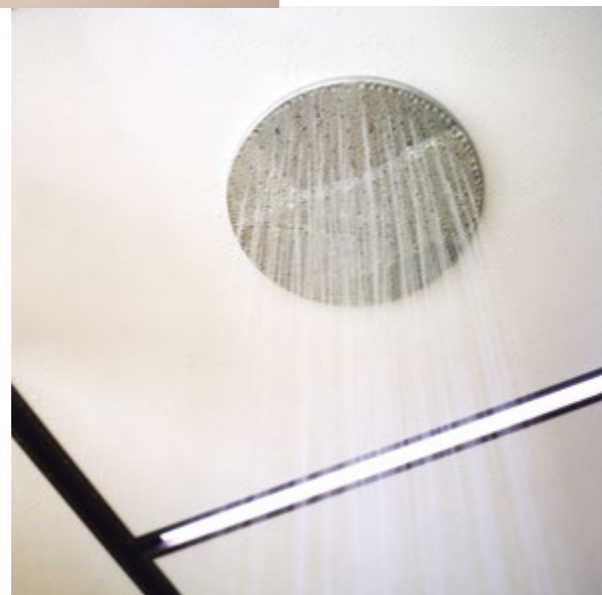

The modular system combining sauna, steam bath and shower. A real personal spa designed for versatility and style.

- › Steam bath materials of outstanding quality: laminated grès porcelain Champagne or cane glass, Corian® white benches, teak accessories.
- › Internal walls available to be tiled with other materials for made to measure projects.
- › Number of options is available for positioning and orienting the access doors to the two spaces, for individual solutions within the wellness area.
- › BodyLove offers countless customization options as far as choice and combination of materials.

BodyLove SH / sauna + hammam /

1 >

2 >

1 >
Sauna: heat-treated solid wood.
Hammam: Corian®, Champagne grès porcelain.

2 >
Sauna: natural Canadian hemlock.
Hammam: Corian®, fluted glass.

BodyLove SH Front
Sauna: natural Canadian hemlock.
Hammam: Corian® and fluted glass.

BodyLove SH / sauna + hammam /

Hammam: Corian® and fluted glass.
Sauna: natural Canadian hemlock.

BodyLove SH Front
Sauna: heat-treated solid wood.
Hammam: Corian® and Champagne grès porcelain.

BodyLove SH Side
 Sauna: heat-treated solid wood.
 Hammam: Corian® and Champagne grès porcelain.

BodyLove SH Front
 Sauna: heat-treated solid wood.
 Hammam: Corian® and walls in customised material.

Sauna: natural Canadian hemlock.

Hammam: Corian® and fluted glass.

BodyLove SH Side
Sauna: heat-treated solid wood.
Hammam: Corian® and Champagne grès porcelain.