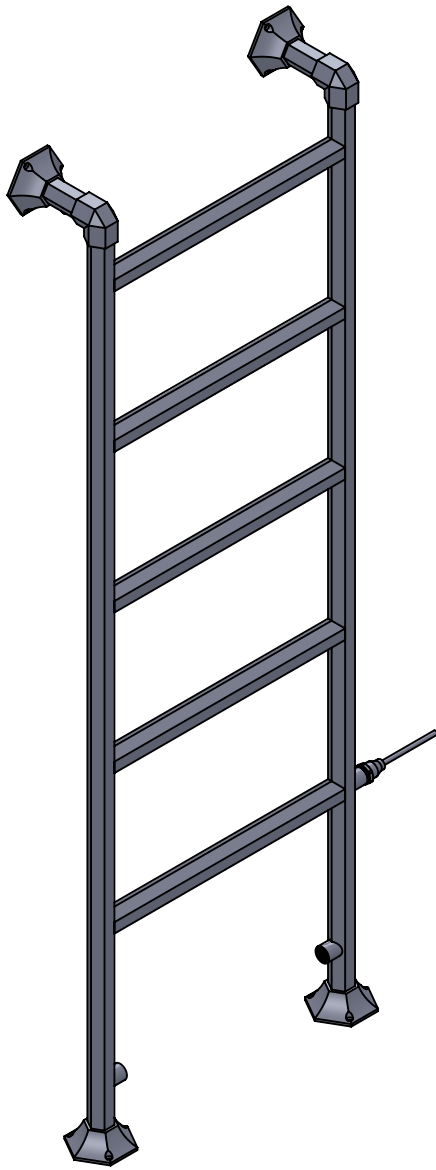

Art Moderne OG011A 1543x550

Height: 1543
Width: 550
Depth: 168
Weight HO: 13.5 kg
EO: 19.5 kg

Tube ϕ : 32 Hex
Face-Face Connections: 378
Elec. element if specified: 125
Output @ 50°C Δ T Watts: 318
BTUs: 1085

All dimensions in millimetres

Manufactured from ISO/CEN CuZn36As (BS CZ126) brass tube

Vogue UK Ltd. reserve the right to alter specifications without prior notice.
ALL MEASUREMENTS ARE NOMINAL DIMENSIONS ONLY, AND ARE NOT BINDING.