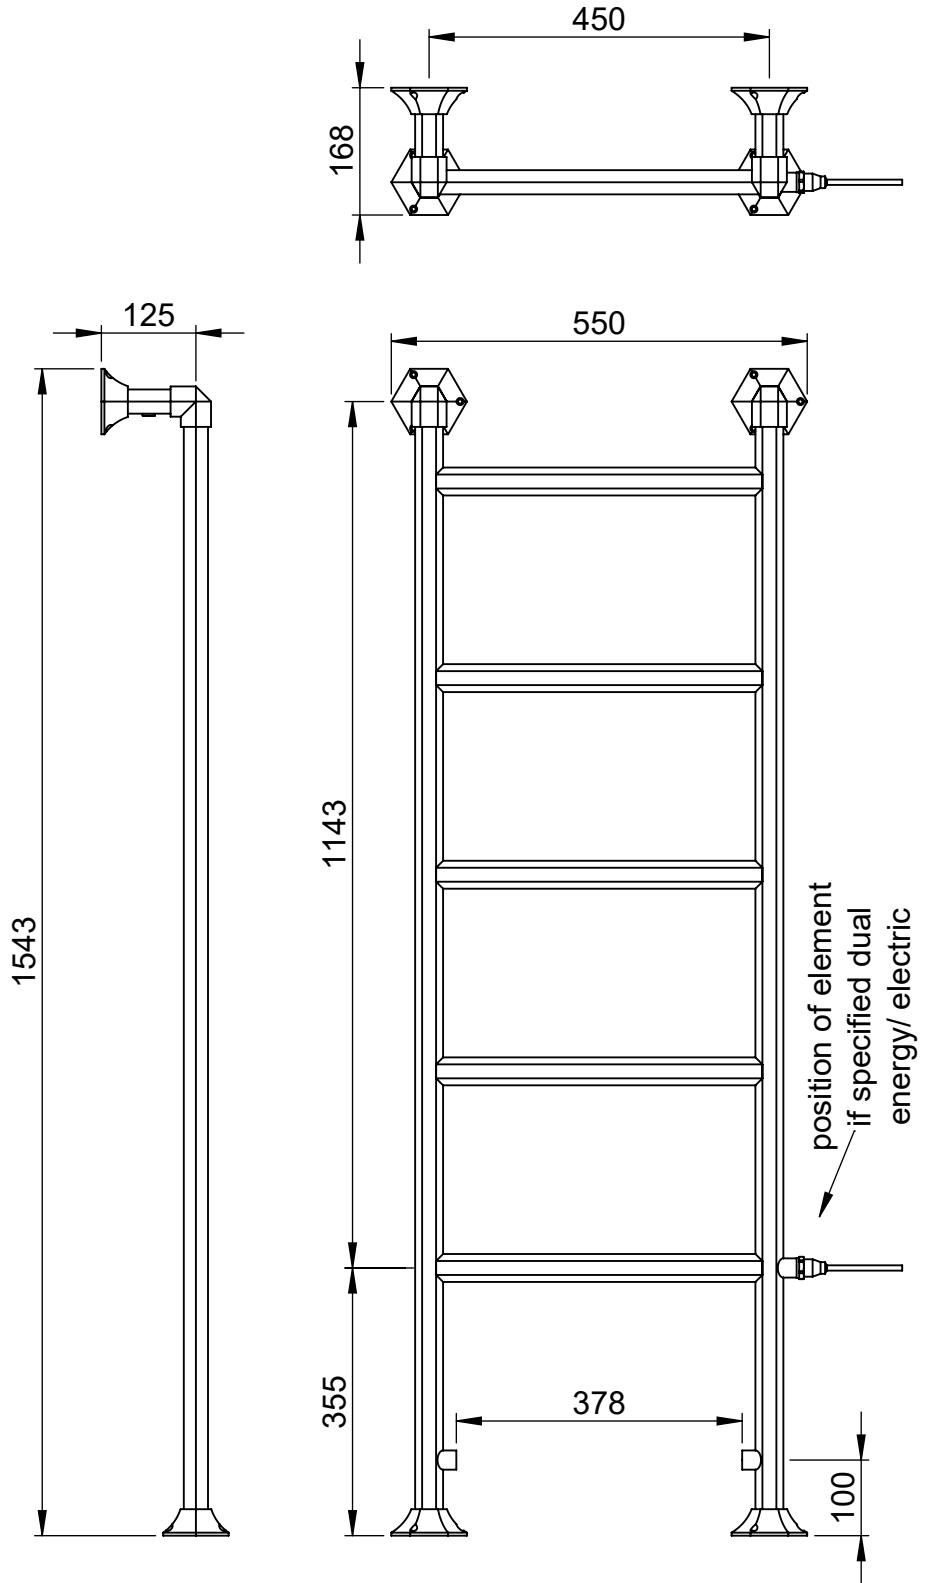

Art Moderne OG011A 1543x550

Height: 1543
Width: 550
Depth: 168
Weight HO: 13.5 kg
EO: 19.5 kg

Tube ϕ : 32 Hex
Face-Face Connections: 378
Elec. element if specified: 125
Output @ 50°C Δ T Watts: 318
BTUs: 1085

All dimensions in millimetres

Manufactured from ISO/CEN CuZn36As (BS CZ126) brass tube

Vogue UK Ltd. reserve the right to alter specifications without prior notice.
ALL MEASUREMENTS ARE NOMINAL DIMENSIONS ONLY, AND ARE NOT BINDING.