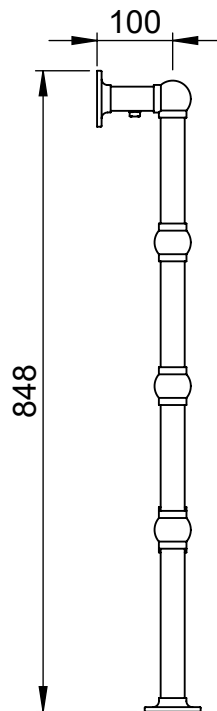

Ballerina LG024A-MS 848x598

Height: 848
Width: 598
Depth: 138
Weight HO: 7.5 kg
EO: 9.5 kg

Tube ϕ : 31.8
Face-Face Connections: 453
Elec. element if specified: 100
Output @ 50°C Δ T Watts: 163
BTUs: 556

All dimensions in millimetres

Manufactured from Mild Steel

Vogue UK Ltd. reserve the right to alter specifications without prior notice.
ALL MEASUREMENTS ARE NOMINAL DIMENSIONS ONLY, AND ARE NOT BINDING.