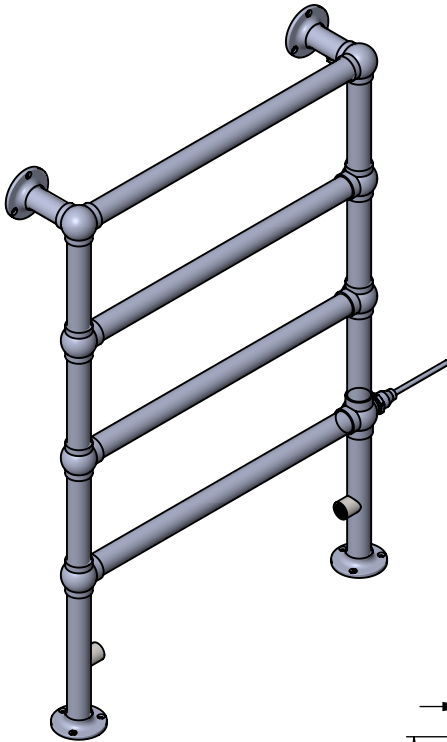

Ballerina LG024A-MS 848x598

Height: 848
Width: 598
Depth: 138
Weight HO: 7.5 kg
EO: 9.5 kg

Tube ϕ : 31.8
Face-Face Connections: 453
Elec. element if specified: 100
Output @ 50°C Δ T Watts: 163
BTUs: 556

All dimensions in millimetres

Manufactured from Mild Steel

Vogue UK Ltd. reserve the right to alter specifications without prior notice.
ALL MEASUREMENTS ARE NOMINAL DIMENSIONS ONLY, AND ARE NOT BINDING.