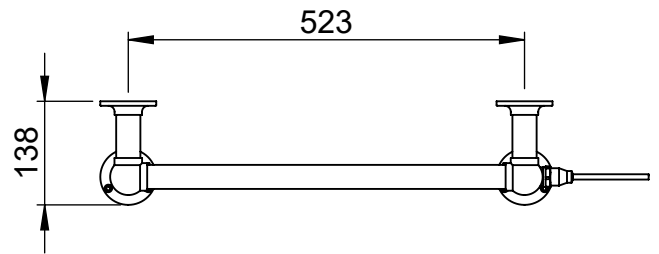

Ballerina LG024A-MS 848x598

Height: 848
Width: 598
Depth: 138
Weight HO: 7.5 kg
EO: 9.5 kg

Tube ϕ : 31.8
Face-Face Connections: 453
Elec. element if specified: 100
Output @ 50°C Δ T Watts: 163
BTUs: 556

All dimensions in millimetres

Manufactured from Mild Steel

Vogue UK Ltd. reserve the right to alter specifications without prior notice.
ALL MEASUREMENTS ARE NOMINAL DIMENSIONS ONLY, AND ARE NOT BINDING.