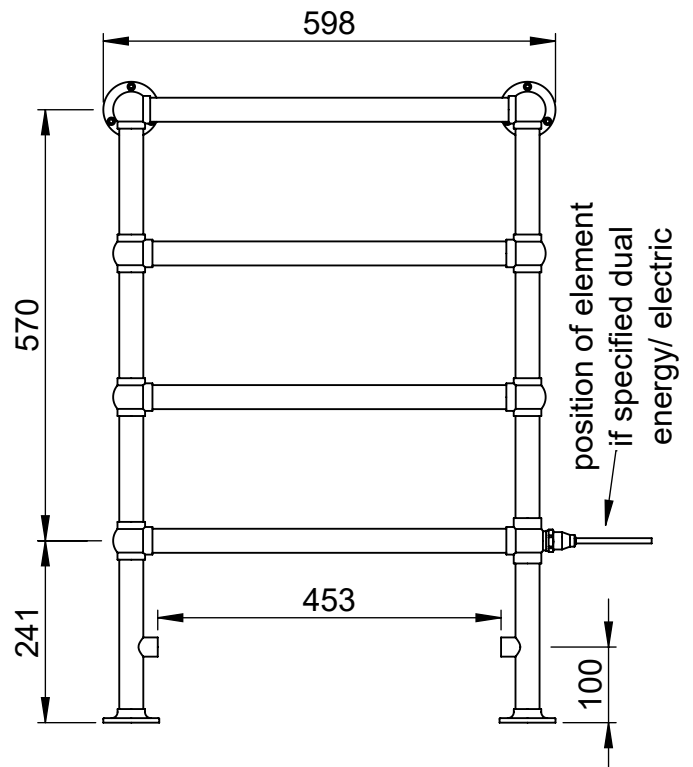

Ballerina LG024A-MS 848x598

Height: 848
Width: 598
Depth: 138
Weight HO: 7.5 kg
EO: 9.5 kg

Tube ϕ : 31.8
Face-Face Connections: 453
Elec. element if specified: 100
Output @ 50°C Δ T Watts: 163
BTUs: 556

All dimensions in millimetres

Manufactured from Mild Steel

Vogue UK Ltd. reserve the right to alter specifications without prior notice.
ALL MEASUREMENTS ARE NOMINAL DIMENSIONS ONLY, AND ARE NOT BINDING.