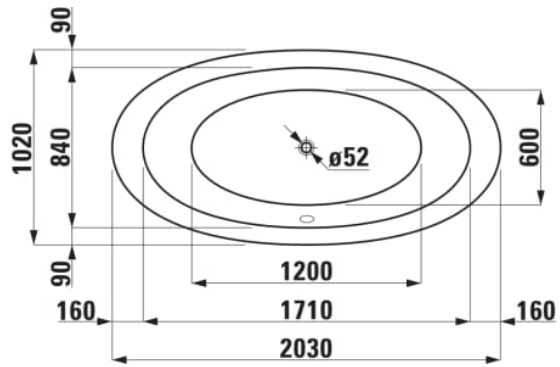

## DIMENSIONS

|        |         |
|--------|---------|
| Length | 2030 mm |
| Width  | 1020 mm |
| Height | 460 mm  |

**Drain** : Not included

**Installation structure** : With frame (fitted)

**Installation type** : Drop-in

**Internal height (mm)** : 460

**Internal length (mm)** : 1200

**Internal width (mm)** : 600

**Material** : Acrylic

**Net weight (kg)** : 30

**Shape** : Oval

**Waste diameter (mm)** : 52

**Water capacity to overflow (l)** : 230

TECHNICAL DRAWINGS

COMPATIBLE WITH

Waste and overflow  
without water inlet

**H295148...0001**