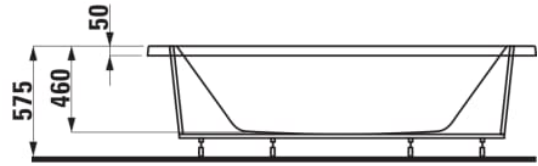

## DIMENSIONS

|        |         |
|--------|---------|
| Length | 2030 mm |
| Width  | 1020 mm |
| Height | 460 mm  |

**Drain** : Not included

**Installation structure** : With frame (fitted)

**Installation type** : Drop-in

**Internal height (mm)** : 460

**Internal length (mm)** : 1200

**Internal width (mm)** : 600

**Material** : Acrylic

**Net weight (kg)** : 30

**Shape** : Oval

**Waste diameter (mm)** : 52

**Water capacity to overflow (l)** : 230

TECHNICAL DRAWINGS

COMPATIBLE WITH

Waste and overflow  
without water inlet

**H295148...0001**