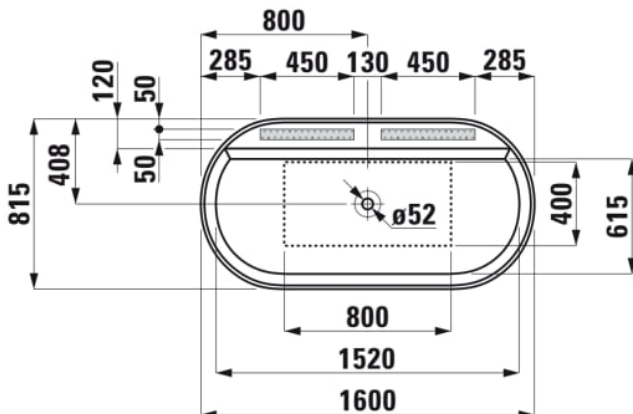

SONAR

Freestanding bathtub with relief

DIMENSIONS

Length	1600 mm
Width	815 mm
Height	535 mm

COLOUR AND FINISH

<input type="checkbox"/>	000 White
--------------------------	-----------

OPTIONS

000 - standard option

MOUNTING ACCESSORIES INCLUDED

click-clack waste with cover made of Marbond, order no. H291343
Flex-pipe 1m, order no. H294439

Installation type : Freestanding

Net weight (kg) : 130

Water capacity to overflow (l) : 310

Material : Marbond

Shape : Oval

TECHNICAL DRAWINGS

COMPATIBLE WITH

Backrest, light grey

H2923400870001

Tray for Sonar bathtubs

H293340...0001