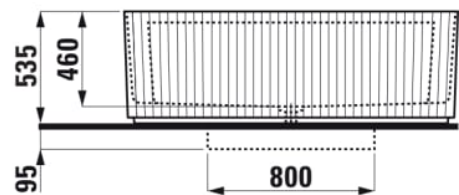

TECHNICAL DRAWINGS