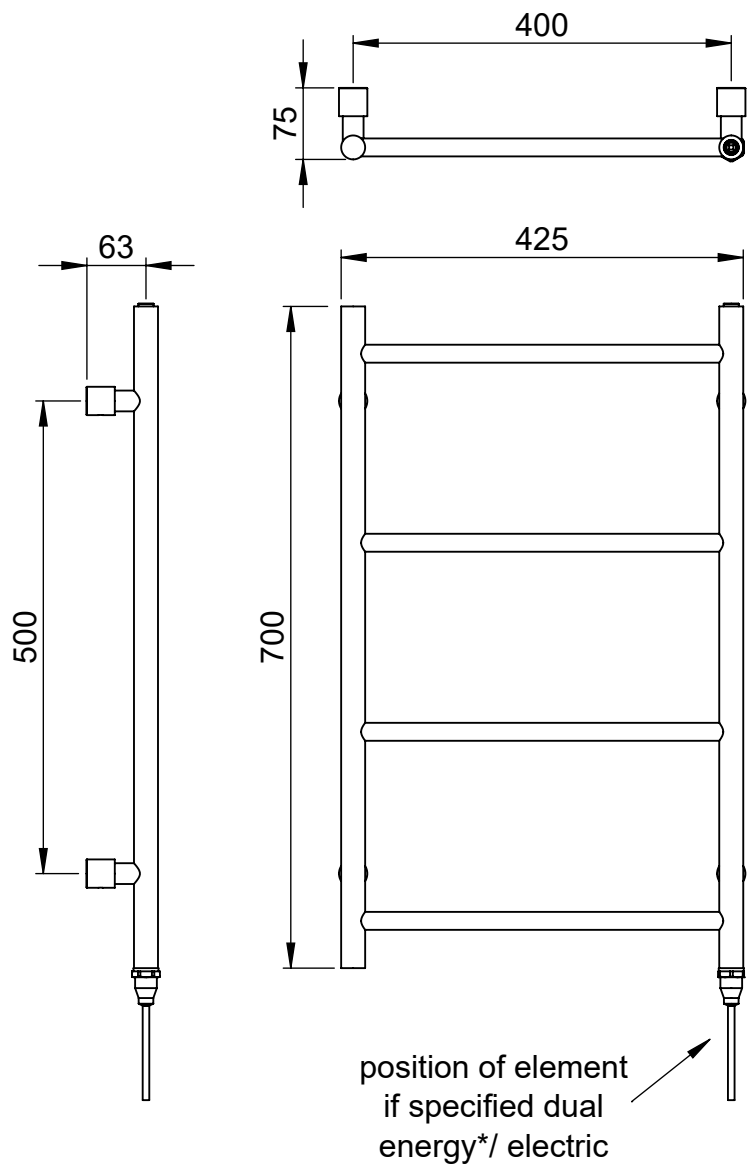

Pure MD037 700x425

Height: 700
Width: 425
Depth: 75
Weight HO: kg
EO: kg

Tube ϕ : 25.4 + 19
Pipe Centres: 400
Elec. element if specified: 75
Output @ 50°C Δ T Watts: 106
BTUs: 362

All dimensions in millimetres

Manufactured from ISO/CEN CuZn36As (BS CZ126) brass tube

*Dual energy models require a conversion-tee, consult relevant drawing for details.

Vogue UK Ltd. reserve the right to alter specifications without prior notice.
ALL MEASUREMENTS ARE NOMINAL DIMENSIONS ONLY, AND ARE NOT BINDING.