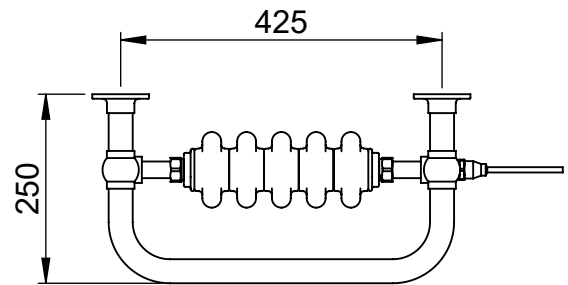

Regency LG005C 740x500

Height: 740

Width: 500

Depth: 250

Weight HO: 9.5 kg

EO: 13.5 kg

Tube ϕ : 31.8

Pipe Centres: 425

Elec. element if specified: 200

Output @ 50°C Δ T Watts: 384

BTUs: 1310

All dimensions in millimetres

Manufactured from ISO/CEN CuZn36As (BS CZ126) brass tube

Vogue UK Ltd. reserve the right to alter specifications without prior notice.
ALL MEASUREMENTS ARE NOMINAL DIMENSIONS ONLY, AND ARE NOT BINDING.