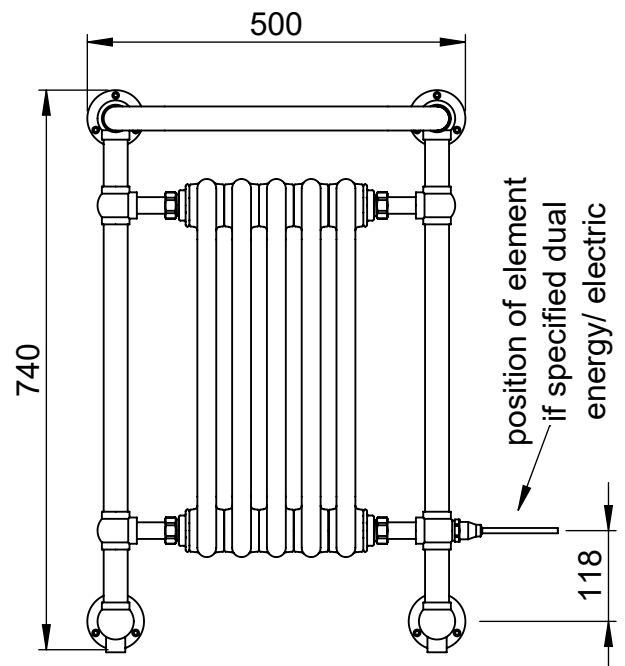

Regency LG005C 740x500

Height: 740

Width: 500

Depth: 250

Weight HO: 9.5 kg

EO: 13.5 kg

Tube ϕ : 31.8

Pipe Centres: 425

Elec. element if specified: 200

Output @ 50°C Δ T Watts: 384

BTUs: 1310

All dimensions in millimetres

Manufactured from ISO/CEN CuZn36As (BS CZ126) brass tube

Vogue UK Ltd. reserve the right to alter specifications without prior notice.
ALL MEASUREMENTS ARE NOMINAL DIMENSIONS ONLY, AND ARE NOT BINDING.