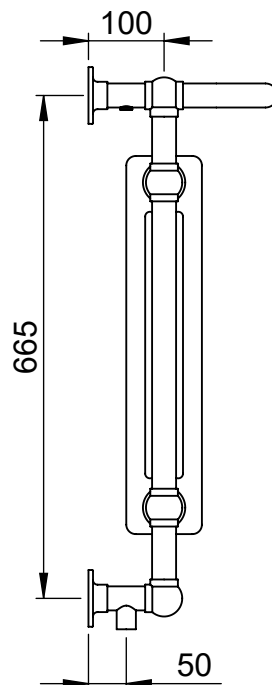

Regency LG005C 740x500

Height: 740

Width: 500

Depth: 250

Weight HO: 9.5 kg

EO: 13.5 kg

Tube ϕ : 31.8

Pipe Centres: 425

Elec. element if specified: 200

Output @ 50°C Δ T Watts: 384

BTUs: 1310

All dimensions in millimetres

Manufactured from ISO/CEN CuZn36As (BS CZ126) brass tube

Vogue UK Ltd. reserve the right to alter specifications without prior notice.
ALL MEASUREMENTS ARE NOMINAL DIMENSIONS ONLY, AND ARE NOT BINDING.