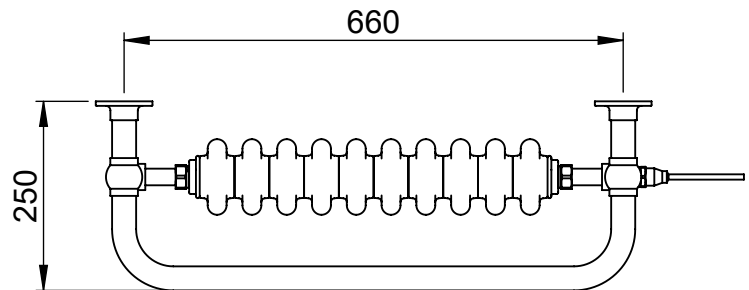

Regency LG005A 740x735

Height: 740

Width: 735

Depth: 250

Weight HO: 9.5 kg

EO: 14.5 kg

Tube ϕ : 31.8

Pipe Centres: 660

Elec. element if specified: 400

Output @ 50°C Δ T Watts: 643

BTUs: 2194

All dimensions in millimetres

Manufactured from ISO/CEN CuZn36As (BS CZ126) brass tube

Vogue UK Ltd. reserve the right to alter specifications without prior notice.
ALL MEASUREMENTS ARE NOMINAL DIMENSIONS ONLY, AND ARE NOT BINDING.