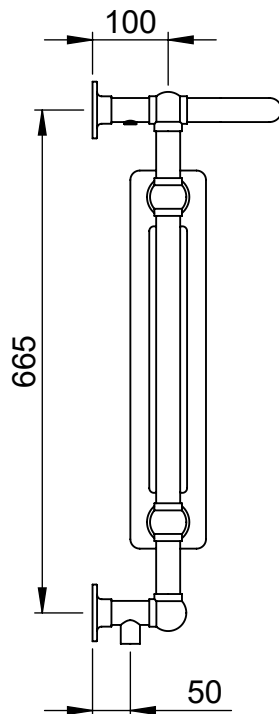

Regency LG005A 740x735

Height: 740

Width: 735

Depth: 250

Weight HO: 9.5 kg

EO: 14.5 kg

Tube ϕ : 31.8

Pipe Centres: 660

Elec. element if specified: 400

Output @ 50°C Δ T Watts: 643

BTUs: 2194

All dimensions in millimetres

Manufactured from ISO/CEN CuZn36As (BS CZ126) brass tube

Vogue UK Ltd. reserve the right to alter specifications without prior notice.
ALL MEASUREMENTS ARE NOMINAL DIMENSIONS ONLY, AND ARE NOT BINDING.