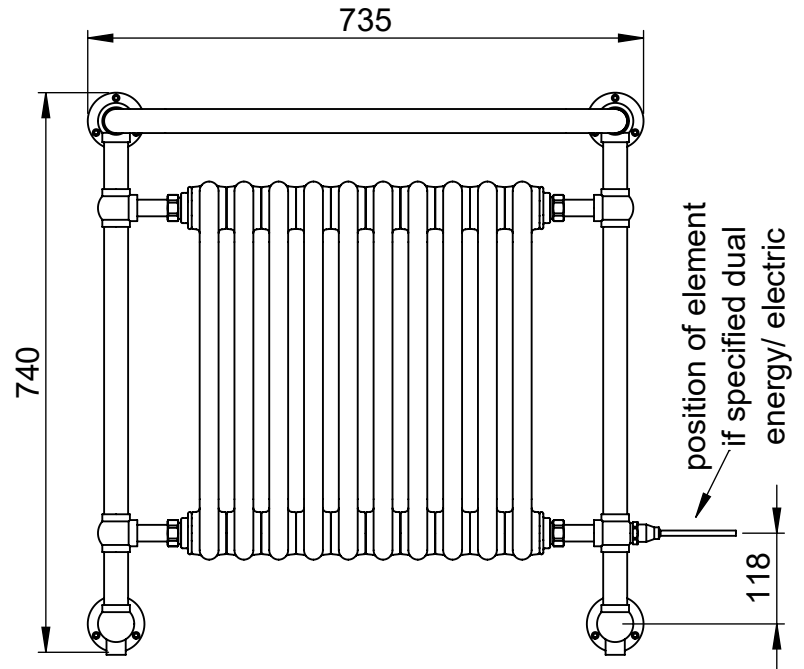

Regency LG005A 740x735

Height: 740

Width: 735

Depth: 250

Weight HO: 9.5 kg

EO: 14.5 kg

Tube ϕ : 31.8

Pipe Centres: 660

Elec. element if specified: 400

Output @ 50°C Δ T Watts: 643

BTUs: 2194

All dimensions in millimetres

Manufactured from ISO/CEN CuZn36As (BS CZ126) brass tube

Vogue UK Ltd. reserve the right to alter specifications without prior notice.
ALL MEASUREMENTS ARE NOMINAL DIMENSIONS ONLY, AND ARE NOT BINDING.