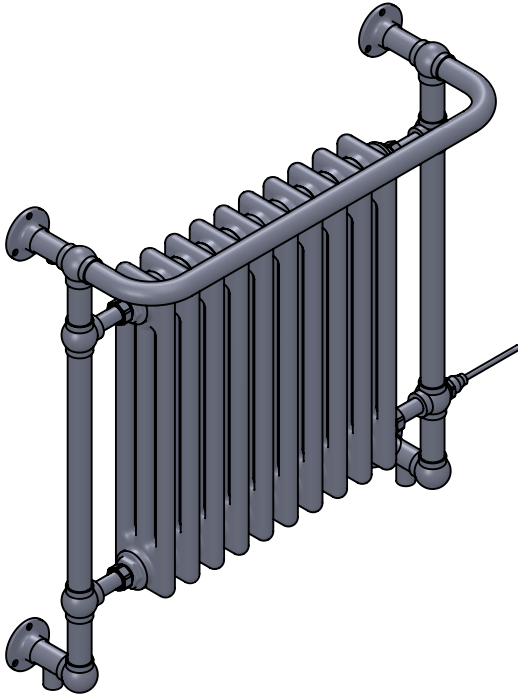

Regency LG005A 740x735

Height: 740

Width: 735

Depth: 250

Weight HO: 9.5 kg

EO: 14.5 kg

Tube ϕ : 31.8

Pipe Centres: 660

Elec. element if specified: 400

Output @ 50°C Δ T Watts: 643

BTUs: 2194

All dimensions in millimetres

Manufactured from ISO/CEN CuZn36As (BS CZ126) brass tube

Vogue UK Ltd. reserve the right to alter specifications without prior notice.
ALL MEASUREMENTS ARE NOMINAL DIMENSIONS ONLY, AND ARE NOT BINDING.