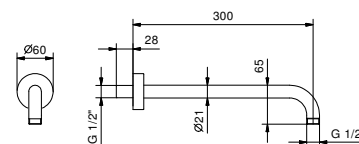

OPTIONAL: Built-in part for plasterboard

W046	91 00 W046