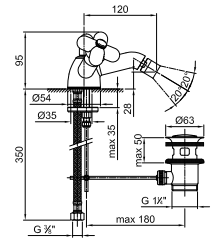

0562F

Single-hole bidet mixer

- spout projection 12 cm
- handles
- flow restrictor 5 l/min at 3 bar
- 90° ceramic cartridge
- articulated aerator
- flexible supply lines
- WITH WASTE

Matt Black
Matt White
Red
RAL Colour on request *