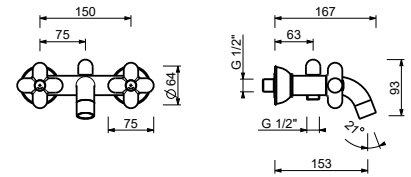

---

1/4 TURN CERAMIC DISC CARTRIDGE

---

**Wall-mount bathtub mixer**

**0516**  
2 outlets

0516

**Wall-mount bathtub mixer**

- spout projection 15,4 cm
- handles
- **2-way** automatic diverter
- FIT handshower
- handshower holder
- 150 cm PVC flexible
- 150 cm brass flexible hose in 06 and Ral versions of your choice
- 90° ceramic cartridge