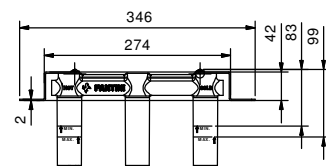

**0511B**

**External piece**

Matt Black  
Matt White  
Red  
RAL Colour on request \*

**R010A**

**0562F**

**Single-hole bidet mixer**

- spout projection 12 cm
- handles
- flow restrictor 5 l/min at 3 bar
- 90° ceramic cartridge
- articulated aerator
- flexible supply lines
- WITH WASTE