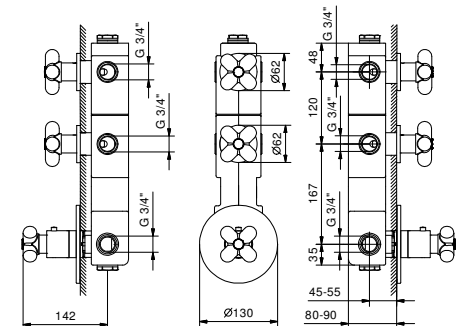

External piece

Matt Black	60 13 0602B
Matt White	60 29 0602B
Red	60 06 0602B
RAL Colour on request *	60 _ 0602B

6002A

Built-in piece

19 00 6002A