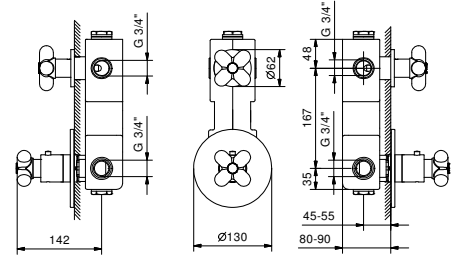

3/4" built-in thermostatic shower mixer

- no.1 3/4" outlet
- handles
- 3/4" inlets
- soundproof

0601B

External piece

Matt Black	60 13 0601B
Matt White	60 29 0601B
Red	60 06 0601B
RAL Colour on request *	60 _ 0601B

6001A

Built-in piece

19 00 6001A

3/4" built-in thermostatic shower mixer

- nos. 2 3/4" outlets
- handles
- 3/4" inlets
- soundproof

0602B