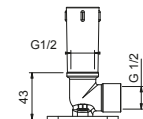

OPTIONAL: Built-in part for plasterboard

W046	91 00 W046