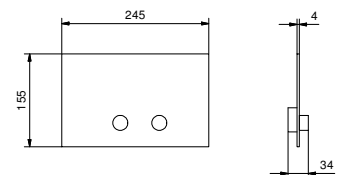

8402

Flush actuator plate

- Base material: stainless steel
- projecting push-button controls
- with round controls
- compatible with GEBERIT SIGMA8, SIGMA12
- without visible fixing system

N.B. complete finishing list in the section miscellaneous articles at the end of the pricelist

Matt Black	91 13 8402
Matt White	91 29 8402
Red	91 06 8402

8403

Flush actuator plate

- Base material: stainless steel
- flush fit controls
- with square controls
- compatible with GEBERIT SIGMA8, SIGMA12
- without visible fixing system

N.B. complete finishing list in the section miscellaneous articles at the end of the pricelist

Matt Black	91 13 8403
Matt White	91 29 8403
Red	91 06 8403

W216

Flush actuator plate

- Base material: stainless steel
- projecting push-button controls
- with round controls
- compatible with TECEBOX OCTA II
- minimum depth: see installation instructions
- without visible fixing system

N.B. complete finishing list in the section miscellaneous articles at the end of the pricelist

Matt Black	91 13 W216
Matt White	91 29 W216
Red	91 06 W216

W001

Bathtub drain

- with handle
- WITH WASTE

N.B. complete finishing list in the section miscellaneous articles at the end of the pricelist

Matt Black	91 13 W001
Matt White	91 29 W001
Red	91 06 W001
RAL Colour on request *	91 _ W001