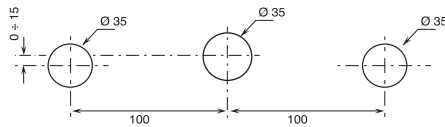

### BASINS HOLE SIZE:

- For single-hole washbasin and bidet mixers.

- 3-hole washbasin mixer.

**The built-in 1/2" progressive shower mixer has two controls:**

- art. **0384B/0384A** - two outlets

**a) shut-off rotating diverter** - By rotating the diverter knob from centre to right clockwise, one opens the first outlet, shuts off at the centre and rotating left opens the second outlet.