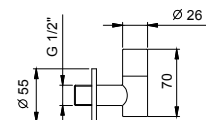

Matt Black	91 13 8364
Matt White	91 29 8364
Red	91 06 8364
RAL Colour on request *	91 _ 8364