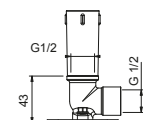

OPTIONAL: Built-in part for plasterboard

W046	91 00 W046