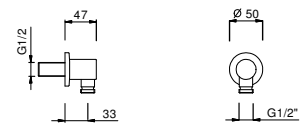

Matt Black	91 13 9323
Matt White	91 29 9323
Red	91 06 9323
RAL Colour on request *	91 __ 9323

7034

**Water plug**

- round backplate
- Base material: brass
- without shower holder

Matt Black	91 13 7034
Matt White	91 29 7034
Red	91 06 7034
RAL Colour on request *	91 __ 7034