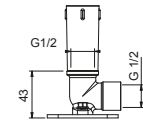

- 35 cm long
- round backplate
- wall-mount
- 1/2" inlet

Matt Black	86 13 8137
Matt White	86 29 8137
Red	86 06 8137
RAL Colour on request *	86 _ 8137

**OPTIONAL: Built-in part for plasterboard**

<b>W046</b>	91 00 W046
-------------	------------