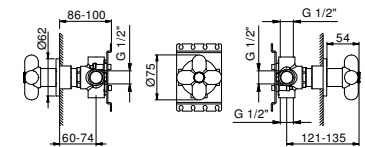

External piece

Matt Black	60 13 0676B
Matt White	60 29 0676B
Red	60 06 0676B
RAL Colour on request *	60 _ 0676B

D277A

Built-in piece

19 00 D277A