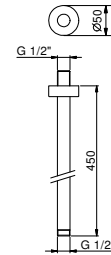

9237

Shower arm

- 45 cm long
- round backplate
- ceiling-mount
- 1/2" inlet

Matt Black	86 13 9237
Matt White	86 29 9237
Red	86 06 9237
RAL Colour on request *	86 __ 9237

OPTIONAL: Built-in part for plasterboard

W046	91 00 W046