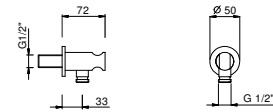

Water plug

- round backplate
- Base material: brass
- fixed handshower holder
- connection for flexible with conical nut

Matt Black	91 13 9323
Matt White	91 29 9323
Red	91 06 9323
RAL Colour on request *	91 __ 9323