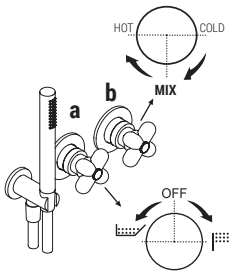

### BASINS HOLE SIZE:

- For single-hole washbasin and bidet mixers.

- 3-hole washbasin mixer.

**The built-in 1/2" progressive shower mixer has two controls:**

- art. **0384B/0384A** - two outlets

**a) shut-off rotating diverter** - By rotating the diverter knob from centre to right clockwise, one opens the first outlet, shuts off at the centre and rotating left opens the second outlet.