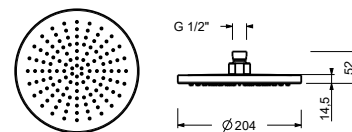

**6003A**

**Built-in piece**

19 00 6003A

8136

**Rain showerhead**

- Ø 20 cm
- Base material: brass
- flow restrictor 12 l/min at 3 bar
- anti-lime scale system
- 1/2" inlet
- check valve

**NOTE: conditions necessary for the correct functioning: Min. Flow Rate: 10 l/min**