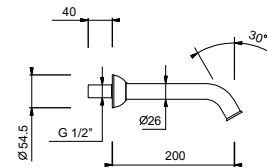

Wall-mount bathtub spout

- spout projection 20 cm
- 1/2" inlet