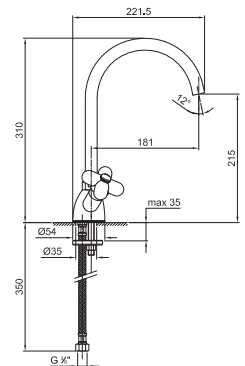

---

1/4 TURN CERAMIC DISC CARTRIDGE

---

**Wall-mount bathtub mixer**

**0516**  
2 outlets

0516

**Wall-mount bathtub mixer**

- spout projection 15,4 cm
- handles
- **2-way** automatic diverter
- FIT handshower
- handshower holder
- 150 cm PVC flexible
- 150 cm brass flexible hose in 06 and Ral versions of your choice
- 90° ceramic cartridge

## TUB: spouts

0545

**Wall-mount bathtub spout**

- spout projection 20 cm
- 1/2" inlet

Matt Black	60 13 0545
Matt White	60 29 0545
Red	60 06 0545
RAL Colour on request *	60 _ 0545

## KITCHEN : 1/4 turn ceramic disc cartridge

0550F

**Single-hole sink mixer**

- spout projection 18 cm
- handles
- turning spout
- flow restrictor 8 l/min at 3 bar
- flexible supply lines
- WITHOUT WASTE