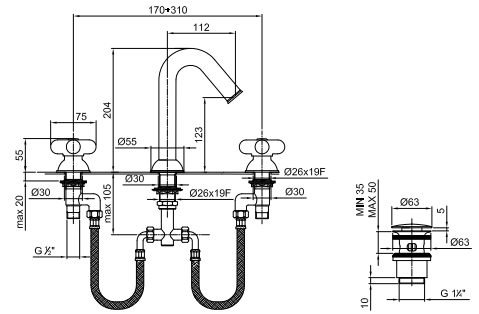

0504
lead $\emptyset$ free

3-hole washbasin mixer

- spout projection 11,5 cm
- handles
- flow restrictor 5 l/min at 3 bar
- 90° ceramic cartridge
- flexible supply lines
- WITH pop-up WASTE

Matt Black
Matt White
Red
RAL Colour on request *