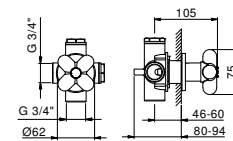

External piece

Matt Black	60 13 0690B
Matt White	60 29 0690B
Red	60 06 0690B
RAL Colour on request *	60 _ 0690B

6090A

Built-in piece

19 00 6090A