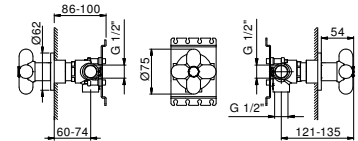

1/2" 2-way built-in diverter

- handle
- **2-way** shut-off diverter with turning knob
- with shutoff
- 1/2" inlet

0676B

External piece

Matt Black	60 13 0676B
Matt White	60 29 0676B
Red	60 06 0676B
RAL Colour on request *	60 _ 0676B

D276A

Built-in piece

19 00 D276A

1/2" 3-way built-in diverter

- handle
- **3-way** shut-off diverter with turning knob
- with shutoff
- 1/2" inlet

0676B