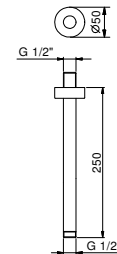

8028

**Shower arm**

- 45 cm long
- round backplate
- wall-mount
- 1/2" inlet

Matt Black	86 13 8028
Matt White	86 29 8028
Red	86 06 8028
RAL Colour on request *	86 _ 8028

**OPTIONAL: Built-in part for plasterboard**

<b>W046</b>	91 00 W046
-------------	------------

9236

**Shower arm**

- 25 cm long
- round backplate
- ceiling-mount
- 1/2" inlet

Matt Black	86 13 9236
Matt White	86 29 9236
Red	86 06 9236
RAL Colour on request *	86 _ 9236