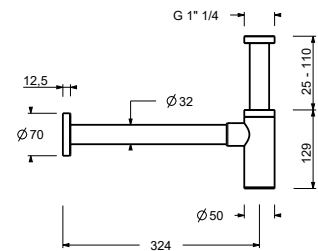

Bottle trap

- 1" 1/4
- for washbasin

N.B. complete finishing list in the section miscellaneous articles at the end of the pricelist