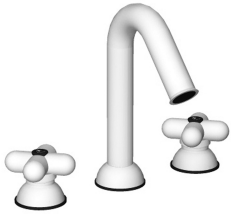

## 1/4 TURN CERAMIC DISC CARTRIDGE

**Single-hole sink mixer***\_spout projection 18 cm***0550F**

WITHOUT WASTE

**0504**  
lead $\emptyset$ free

**3-hole washbasin mixer**

- spout projection 11,5 cm
- handles
- flow restrictor 5 l/min at 3 bar
- 90° ceramic cartridge
- flexible supply lines
- WITH pop-up WASTE

Matt Black  
Matt White  
Red  
RAL Colour on request \*

**0556F**

**Single-hole washbasin mixer**

- spout projection 11,5 cm
- handles
- flow restrictor 5 l/min at 3 bar
- 90° ceramic cartridge
- flexible supply lines
- WITH pop-up WASTE