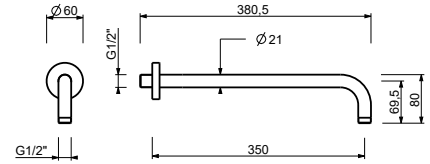

- 35 cm long
- round backplate
- wall-mount
- 1/2" inlet

Matt Black	86 13 8137
Matt White	86 29 8137
Red	86 06 8137
RAL Colour on request *	86 _ 8137

**OPTIONAL: Built-in part for plasterboard**

<b>W046</b>	91 00 W046
-------------	------------