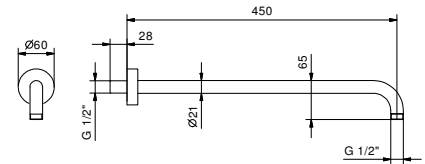

8028

**Shower arm**

- 45 cm long
- round backplate
- wall-mount
- 1/2" inlet

Matt Black	86 13 8028
Matt White	86 29 8028
Red	86 06 8028
RAL Colour on request *	86 _ 8028

**OPTIONAL: Built-in part for plasterboard**