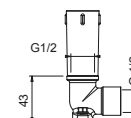

OPTIONAL: Built-in part for plasterboard

W046	91 00 W046