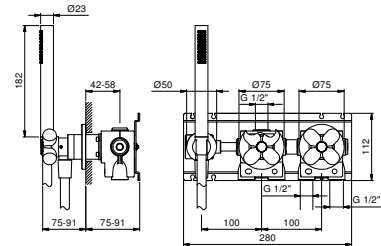

Built-in bathtub/shower mixer

- handles
- **2-way** shut-off diverter with turning knob
- FIT handshower
- water plug with showerholder
- 150 cm PVC flexible
- 150 cm brass flexible hose in 06 and Ral versions of your choice
- 1/2" inlets
- soundproof

0384B

External piece

Matt Black	60 13 0384B
Matt White	60 29 0384B
Red	60 06 0384B
RAL Colour on request *	60 __ 0384B

0384A

Built-in piece

22 00 0384A