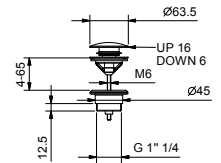

8434

Waste

- 1" 1/4
- pushing plug
- for washbasin without overflow
- for washbasin with overflow
- universal

N.B. complete finishing list in the section miscellaneous articles at the end of the pricelist

Matt Black	91 13 8434
Matt White	91 29 8434
Red	91 06 8434
RAL Colour on request *	91 _ 8434

8435

Waste

- 1" 1/4
- for washbasin without overflow
- for washbasin with overflow
- unrestricted outlet
- universal

N.B. complete finishing list in the section miscellaneous articles at the end of the pricelist