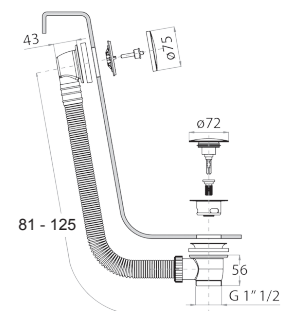

8402

Flush actuator plate

- Base material: stainless steel
- projecting push-button controls
- with round controls
- compatible with GEBERIT SIGMA8, SIGMA12
- without visible fixing system

N.B. complete finishing list in the section miscellaneous articles at the end of the pricelist

Matt Black	91 13 8402
Matt White	91 29 8402
Red	91 06 8402

8403

Flush actuator plate

- Base material: stainless steel
- flush fit controls
- with square controls
- compatible with GEBERIT SIGMA8, SIGMA12
- without visible fixing system

N.B. complete finishing list in the section miscellaneous articles at the end of the pricelist

Matt Black	91 13 8403
Matt White	91 29 8403
Red	91 06 8403

W216

Flush actuator plate

- Base material: stainless steel
- projecting push-button controls
- with round controls
- compatible with TECEBOX OCTA II
- minimum depth: see installation instructions
- without visible fixing system

N.B. complete finishing list in the section miscellaneous articles at the end of the pricelist

Matt Black	91 13 W216
Matt White	91 29 W216
Red	91 06 W216

W001

Bathtub drain

- with handle
- WITH WASTE

N.B. complete finishing list in the section miscellaneous articles at the end of the pricelist

Matt Black	91 13 W001
Matt White	91 29 W001
Red	91 06 W001
RAL Colour on request *	91 _ W001