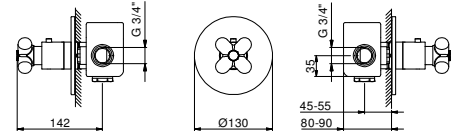

3/4" built-in thermostatic shower mixer

- handle
- 3/4" inlets
- soundproof
- without stop valve **to be ordered separately**

NOTE: the mixer must always be ordered with the stop valve art. 0690B+6090A or the diverter 0676B+D277A or 0676B+D276A

0600B

External piece

Matt Black	60 13 0600B
Matt White	60 29 0600B
Red	60 06 0600B
RAL Colour on request *	60 _ 0600B

3900A

Built-in piece

19 00 3900A

3/4" stop valve

- handle
- 90° ceramic cartridge
- 3/4" inlets
- soundproof

0690B