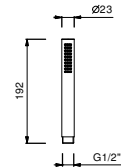

Handshower

- FIT
- Base material: brass
- flow restrictor 9 l/min
- anti-lime scale system
- check valve

Matt Black	90 13 8783
Matt White	90 29 8783
Red	90 06 8783
RAL Colour on request *	90 __ 8783