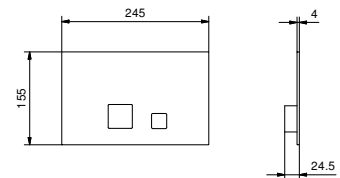

8402

Flush actuator plate

- Base material: stainless steel
- projecting push-button controls
- with round controls
- compatible with GEBERIT SIGMA8, SIGMA12
- without visible fixing system

N.B. complete finishing list in the section miscellaneous articles at the end of the pricelist

Matt Black	91 13 8402
Matt White	91 29 8402
Red	91 06 8402

8403

Flush actuator plate

- Base material: stainless steel
- flush fit controls
- with square controls
- compatible with GEBERIT SIGMA8, SIGMA12
- without visible fixing system

N.B. complete finishing list in the section miscellaneous articles at the end of the pricelist

Matt Black	91 13 8403
Matt White	91 29 8403
Red	91 06 8403

W216

Flush actuator plate

- Base material: stainless steel
- projecting push-button controls
- with round controls
- compatible with TECEBOX OCTA II
- minimum depth: see installation instructions
- without visible fixing system

N.B. complete finishing list in the section miscellaneous articles at the end of the pricelist

Matt Black	91 13 W216
Matt White	91 29 W216
Red	91 06 W216

W001

Bathtub drain

- with handle
- WITH WASTE

N.B. complete finishing list in the section miscellaneous articles at the end of the pricelist

Matt Black	91 13 W001
Matt White	91 29 W001
Red	91 06 W001
RAL Colour on request *	91 _ W001