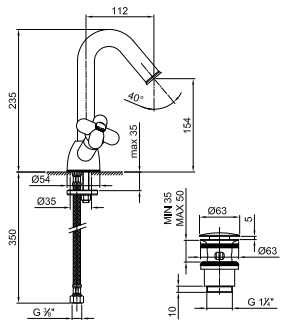

## 1/4 TURN CERAMIC DISC CARTRIDGE

**Single-hole sink mixer***\_spout projection 18 cm***0550F**

WITHOUT WASTE

**0504**  
lead $\emptyset$ free

**3-hole washbasin mixer**

- spout projection 11,5 cm
- handles
- flow restrictor 5 l/min at 3 bar
- 90° ceramic cartridge
- flexible supply lines
- WITH pop-up WASTE

Matt Black  
Matt White  
Red  
RAL Colour on request \*

**0556F**

**Single-hole washbasin mixer**

- spout projection 11,5 cm
- handles
- flow restrictor 5 l/min at 3 bar
- 90° ceramic cartridge
- flexible supply lines
- WITH pop-up WASTE

Matt Black  
Matt White  
Red  
RAL Colour on request \*

lead $\emptyset$ free

**Wall-mount washbasin mixer**

- spout projection 20 cm
- handles
- flow restrictor 5 l/min at 3 bar
- 90° ceramic cartridge
- 1/2" inlets
- WITHOUT WASTE