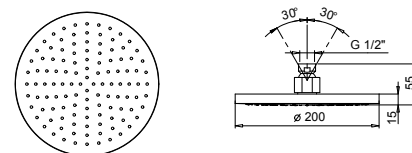

9230

Rain showerhead

- Ø 20 cm
- Base material: brass
- flow restrictor 12 l/min at 3 bar
- anti-lime scale system
- 1/2" inlet
- check valve

NOTE: conditions necessary for the correct functioning: Min. Flow Rate: 10 l/min

Matt Black	86 13 9230
Matt White	86 29 9230
Red	86 06 9230
RAL Colour on request *	86 __ 9230

8027

Shower arm

- 30 cm long
- round backplate
- wall-mount
- 1/2" inlet

Matt Black	86 13 8027
Matt White	86 29 8027
Red	86 06 8027
RAL Colour on request *	86 __ 8027