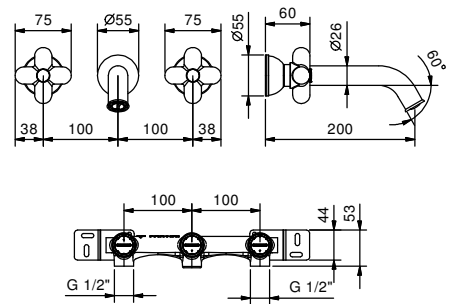

## 1/4 TURN CERAMIC DISC CARTRIDGE

**Single-hole sink mixer***\_spout projection 18 cm***0550F**

WITHOUT WASTE

**0504**  
lead $\emptyset$ free

**3-hole washbasin mixer**

- spout projection 11,5 cm
- handles
- flow restrictor 5 l/min at 3 bar
- 90° ceramic cartridge
- flexible supply lines
- WITH pop-up WASTE

Matt Black  
Matt White  
Red  
RAL Colour on request \*

**0556F**

**Single-hole washbasin mixer**

- spout projection 11,5 cm
- handles
- flow restrictor 5 l/min at 3 bar
- 90° ceramic cartridge
- flexible supply lines
- WITH pop-up WASTE

Matt Black  
Matt White  
Red  
RAL Colour on request \*

lead $\emptyset$ free

**Wall-mount washbasin mixer**

- spout projection 20 cm
- handles
- flow restrictor 5 l/min at 3 bar
- 90° ceramic cartridge
- 1/2" inlets
- WITHOUT WASTE

**0511B**

**External piece**

Matt Black  
Matt White  
Red  
RAL Colour on request \*

**R010A**

**0562F**

**Single-hole bidet mixer**

- spout projection 12 cm
- handles
- flow restrictor 5 l/min at 3 bar
- 90° ceramic cartridge
- articulated aerator
- flexible supply lines
- WITH WASTE