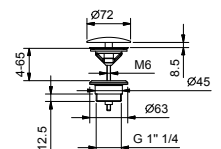

Matt Black	91 13 8435
Matt White	91 29 8435
Red	91 06 8435
RAL Colour on request *	91 _ 8435

9234