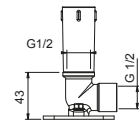

9237

Shower arm

- 45 cm long
- round backplate
- ceiling-mount
- 1/2" inlet

Matt Black	86 13 9237
Matt White	86 29 9237
Red	86 06 9237
RAL Colour on request *	86 __ 9237

OPTIONAL: Built-in part for plasterboard

W046	91 00 W046