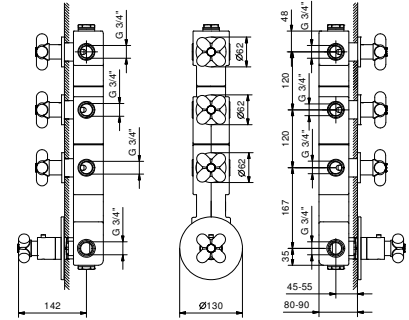

**6003A**

**Built-in piece**

19 00 6003A

8136

**Rain showerhead**

- Ø 20 cm
- Base material: brass
- flow restrictor 12 l/min at 3 bar
- anti-lime scale system
- 1/2" inlet
- check valve

**NOTE: conditions necessary for the correct functioning: Min. Flow Rate: 10 l/min**