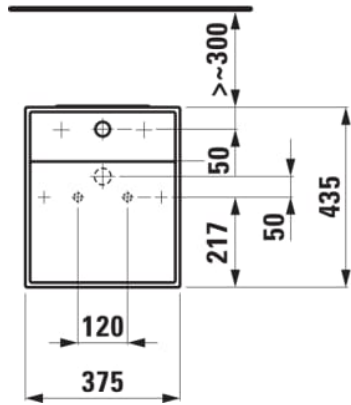

Basin capacity (l) : 16.3

Bowl length (mm) : 375

Bowl position : Central

Bowl width (mm) : 435

Fixing kit : Included

Glazed base

Installation type : Floor-standing

Internal Shape : 2 - Square

Material : Vitreous china

Net weight (kg) : 53.5

Shape : Square

Taphole configuration : 1 taphole in the middle

Trap : Included

Waste : Included

TECHNICAL DRAWINGS

COMPATIBLE WITH

3-hole basin mixer, projection 166 mm, swivel spout, without pop-up waste, chrome

H3123330042201

3-hole basin mixer, projection 166 mm, swivel spout, with pop-up waste, chrome

H3123330042211

2-handle concealed basin mixer, projection 175 mm, fixed spout, chrome