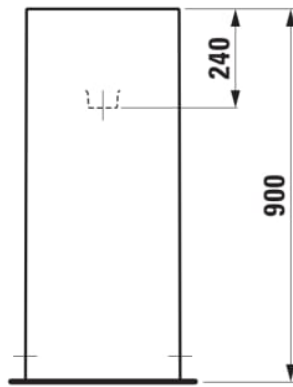

KARTELL LAUFEN

Freestanding washbasin with concealed outlet

DIMENSIONS

Length	375 mm
Width	435 mm
Height	900 mm

COLOUR AND FINISH

000 White

OPTIONS

111 - one tap hole, without overflow

Basin capacity (l) : 16.3

Bowl length (mm) : 375

Bowl position : Central

Bowl width (mm) : 435

Fixing kit : Included

Glazed base

Installation type : Floor-standing

Internal Shape : 2 - Square

Material : Vitreous china

Net weight (kg) : 53.5

Shape : Square

Taphole configuration : 1 taphole in the middle

Trap : Included

Waste : Included

TECHNICAL DRAWINGS

COMPATIBLE WITH

3-hole basin mixer, projection 166 mm, swivel spout, without pop-up waste, chrome

H3123330042201

3-hole basin mixer, projection 166 mm, swivel spout, with pop-up waste, chrome

H3123330042211

2-handle concealed basin mixer, projection 175 mm, fixed spout, chrome