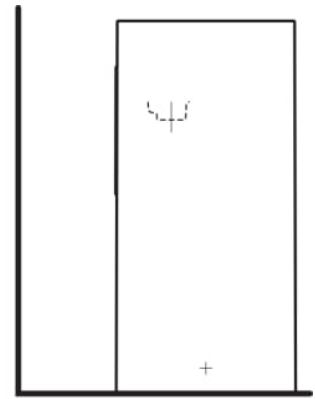

KARTELL LAUFEN

Freestanding washbasin with concealed outlet

DIMENSIONS

Length	375 mm
Width	435 mm
Height	900 mm

COLOUR AND FINISH

000 White

OPTIONS

111 - one tap hole, without overflow

Basin capacity (l) : 16.3

Bowl length (mm) : 375

Bowl position : Central

Bowl width (mm) : 435

Fixing kit : Included

Glazed base

Installation type : Floor-standing

Internal Shape : 2 - Square

Material : Vitreous china

Net weight (kg) : 53.5

Shape : Square

Taphole configuration : 1 taphole in the middle

Trap : Included

Waste : Included

TECHNICAL DRAWINGS

COMPATIBLE WITH

3-hole basin mixer, projection 166 mm, swivel spout, without pop-up waste, chrome

H3123330042201

3-hole basin mixer, projection 166 mm, swivel spout, with pop-up waste, chrome

H3123330042211

2-handle concealed basin mixer, projection 175 mm, fixed spout, chrome