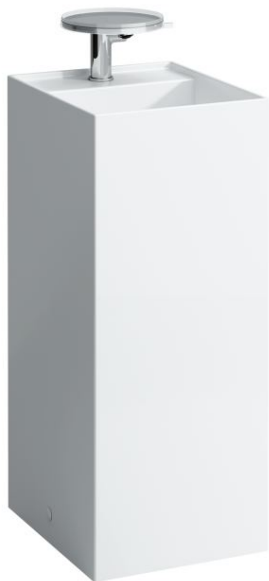

KARTELL LAUFEN

Freestanding washbasin with concealed outlet

DIMENSIONS

Length	375 mm
Width	435 mm
Height	900 mm

COLOUR AND FINISH

000 White

OPTIONS

111 - one tap hole, without overflow

SPECIFICATION TEXT

freestanding with special hidden drain Charge 111 – 1 centre tap hole, without overflow

MOUNTING ACCESSORIES INCLUDED

Valve pre-assembled Charge 111, 112, 158, 815 – valve without overflow always open. laufen EasyFit system M12, order no. 89283.6 Installation set: waterinlet hose with valve, siphon and extensible pipe D40, order no. 89406.4 Sponge rubber hollow profile, order no. 89413.7

Basin capacity (l) : 16.3

Bowl length (mm) : 375

Bowl position : Central

Bowl width (mm) : 435

Fixing kit : Included

Glazed base

Installation type : Floor-standing

Internal Shape : 2 - Square

Material : Vitreous china

Net weight (kg) : 53.5

Shape : Square

Taphole configuration : 1 taphole in the middle

Trap : Included

Waste : Included

TECHNICAL DRAWINGS

COMPATIBLE WITH