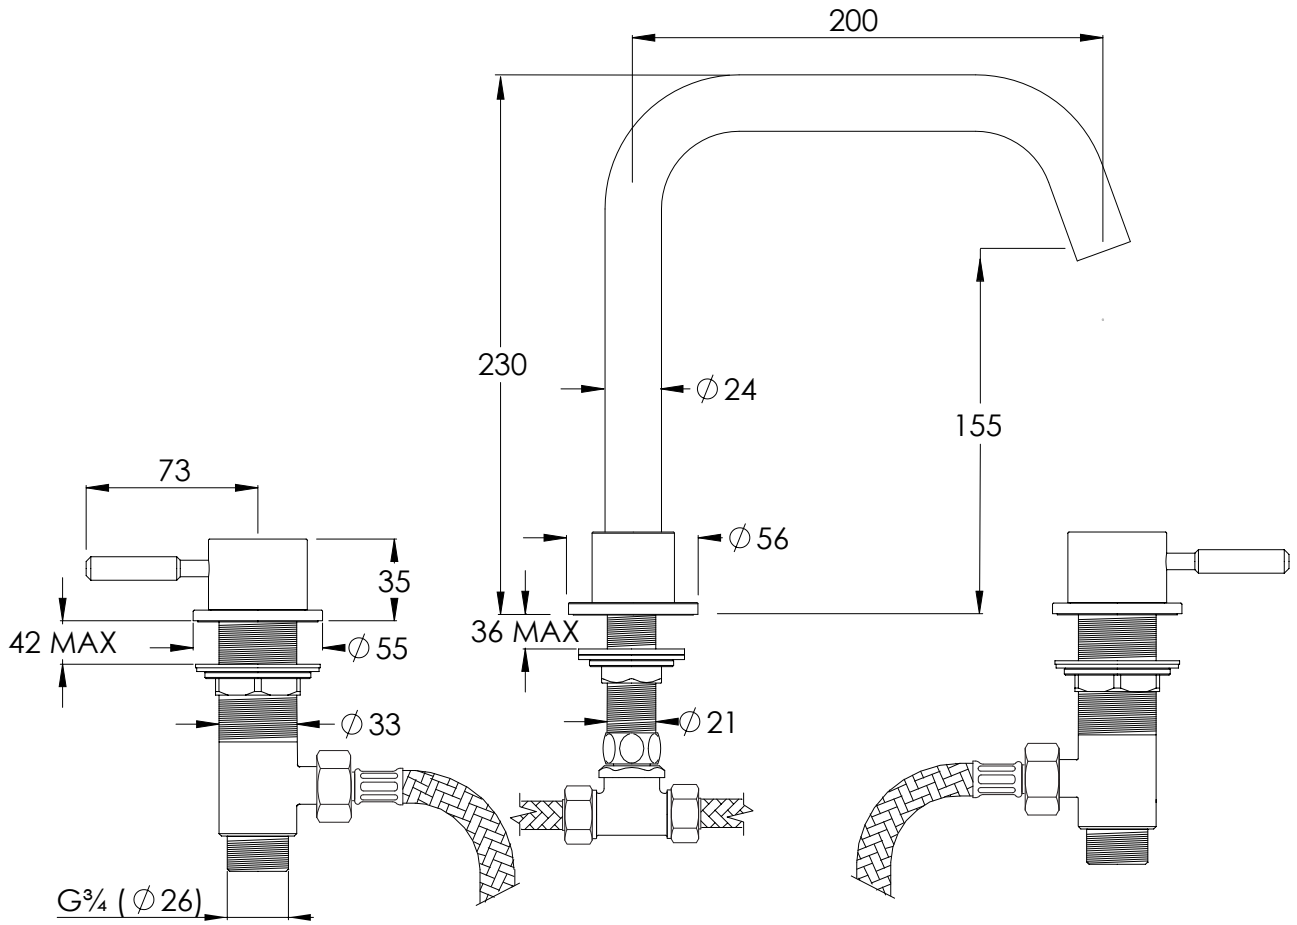

COALBROOK

DO2006

DECK MOUNTED BATH FILLER

DATE: 04/01/2022

REVISION: A

DIMENSIONS IN MILLIMETRES

WHILST EVERY EFFORT IS MADE TO ENSURE THE ACCURACY OF THESE DATA SHEETS THEY ARE SUBJECT TO CHANGE WITHOUT NOTICE AS PART OF THE COMPANY'S PRODUCT DEVELOPMENT PROCESS