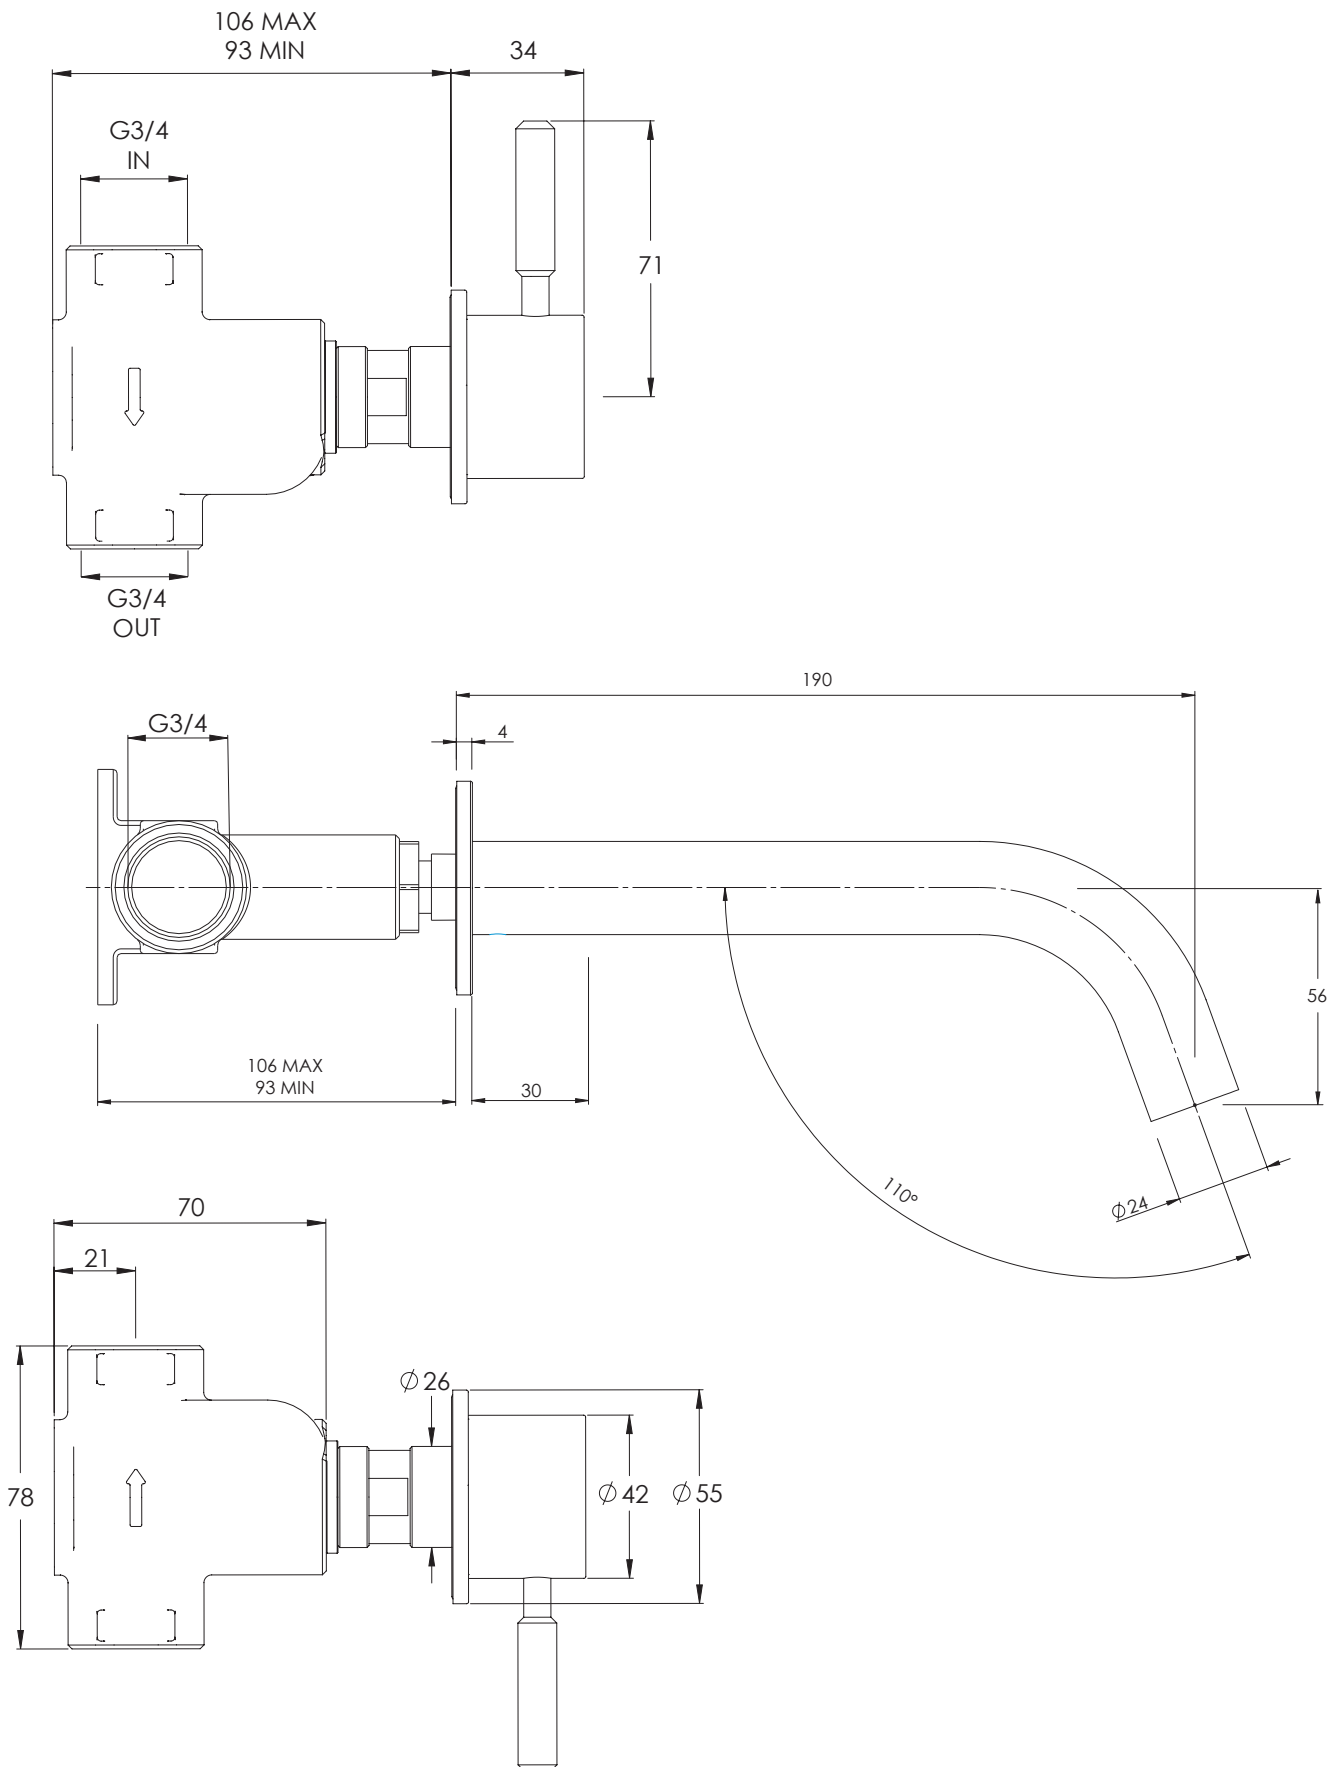

COALBROOK

DO2005

WALL MOUNTED BATH FILLER

DATE: 05/01/22

REVISION: A

DIMENSIONS IN MILLIMETRES

WHILST EVERY EFFORT IS MADE TO ENSURE THE ACCURACY OF THESE DATA SHEETS THEY ARE SUBJECT TO CHANGE WITHOUT NOTICE AS PART OF THE COMPANY'S PRODUCT DEVELOPMENT PROCESS